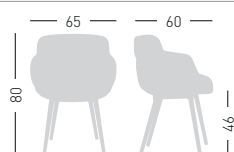

NA not assembled / non assemblato
0,24 m³ - 20 kg.
66x55x63cm.
2 pcs [carton]

Frame Finishing & Codes / Finiture Telai e Codici

cod.390.00- ----/IMBP00 white/bianca
cod.390.10- ----/IMBP10 black/nera
cod.390.00- ----/IKBP00 white/bianca
cod.390.10- ----/IKBP10 black/nera
cod.390.00- ----/ISXBP00 white/bianca
cod.390.10- ----/ISXBP10 black/nera
cod.390.00- ----/IDKBP00 white/bianca
cod.390.10- ----/IDKBP10 black/nera

Min. order 4pcs
each code
Ordine min 4pz
per codice

CHOPPY U

Techno-polymer upholstered chair,
swivel on 4-blade, with glides.
Seduta in tecnopolimero rivestita,
girevole su basamento a 4 razze su
piedini.