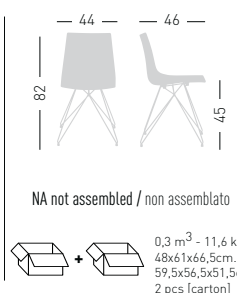

Frame Finishing & Codes / Finiture Telai e Codici

- **cod.135.--/TC** chromed/cromata
- **cod.135.--/TCB** white painted/verniciato bianco
- **cod.135.--/TCN** black painted/verniciato nero