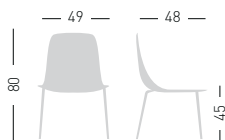

stackable / impilabile (4pcs)
NA not assembled / non assemblato

0,24 m³ - 22 kg.
55x65,5x63cm.
4 pcs [carton]

Frame Finishing & Codes / Finiture Telai e Codici

cod.135.--/TPB white painted/verniciato bianco