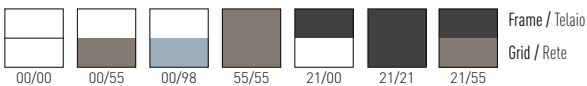

Sunlounger Doge

Available colors / Colori disponibili

DOGE

Stackable sun lounger, with toughened, co-injected techno-polymer, steel and aluminum frame. High-resistance and flexible techno-polymer-injected slats, casters for ease of manoeuvrability, and back adjustable to five positions.