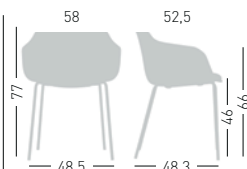

DAME UPHOLSTERED IMBOTTITE

Available coverings / Finiture disponibili
King fabric / Tessuto King **K** (4pcs min.)
Blazer fabric / Tessuto Blazer **B** (4pcs min.)
Superb Trevira Velvet / Velluto Superb Trevira **S** (4pcs min.)
Kvadrat fabrics / Tessuti Kvadrat **DK** (4pcs min.)
Aurea eco-leather / Ecopelle Aurea **E** (4pcs min.)
Leather / Pelle **P** (4pcs min.)
COM fabric / Tessuto Cliente **TC** (10pcs min.)

DRESS DAME NA

Chromed or painted 4-Legged metal frame, padded and upholstered shell. Struttura in metallo 4 gambe, cromata o verniciata, scocca imbottita e rivestita.