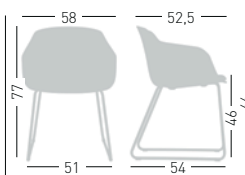

## DRESS DAME ST

Chromed or painted sled steel frame, padded and upholstered shell.

Struttura a slitta, cromata o verniciata, scocca imbottita e rivestita.

NA not assembled / non assemblata

0,84 m<sup>3</sup> - 34 kg.  
62x57x42cm  
+ 66x55x63cm  
4 pcs [carton]