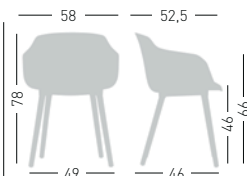

DRESS DAME BP

4 polymer-steel co-injected legs structure, padded and upholstered shell. Struttura 4 gambe in co-iniezione metallo-polimero, scocca imbottita e rivestita.