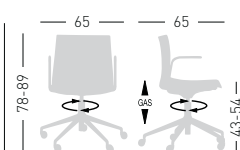

NA not assembled / non assemblato

0,24 m³ - 19 kg.
66x55x63cm.
2 pcs [carton]

Frame Finishing & Codes / Finiture Telai e Codici

cod. 365. __-__ /IET5RB polished/pulita
cod. 365. __-__ /IKT5RB polished/pulita
cod. 365. __-__ /IBT5RB polished/pulita
cod. 365. __-__ /IDKT5RB polished/pulita
cod. 365. __-__ /ITCT5RB polished/pulita

Fabric required
Fabbisogno di tessuto
1 pcs: Lin Mtrs 1,2 (h1,40)

COM fabric min. order
10pcs each code
Tessuto cliente TC ordine
min. 10pz per codice
Min. order 4pcs
each code
Ordine min 4pz
per codice