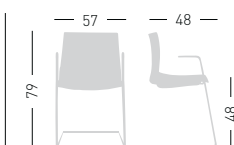

NA not assembled / non assemblato

Frame Finishing & Codes / Finiture Telai e Codici

cod. 366. __-__ /IECTLS chromed/cromata
cod. 366. __-__ /IECTLSB white painted/verniciato bianco
cod. 366. __-__ /IKCTLS chromed/cromata
cod. 366. __-__ /IKCTLSB white painted/verniciato bianco
cod. 366. __-__ /IBCTLS chromed/cromata
cod. 366. __-__ /IBCTLSB white painted/verniciato bianco
cod. 366. __-__ /IDKCTLS chromed/cromata
cod. 366. __-__ /IDKCTLSB white painted/verniciato bianco
cod. 366. __-__ /ITCCTLS chromed/cromata
cod. 366. __-__ /ITCCTLSB white painted/verniciato bianco

Fabric required
Fabbisogno di tessuto
1 pcs: Lin Mtrs 0,7 (h1,40)

COM fabric min. order
10pcs each code
Tessuto cliente TC ordine
min. 10pz per codice

Min. order 4pcs
each code
Ordine min 4pz
per codice