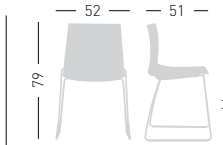

NA not assembled / non assemblato

Frame Finishing & Codes / Finiture Telai e Codici

cod. 365. __/IEST chromed/cromata
cod. 365. __/IESTB white painted/verniciato bianco
cod. 365. __/IKST chromed/cromata
cod. 365. __/IKSTB white painted/verniciato bianco
cod. 365. __/IBST chromed/cromata
cod. 365. __/IBSTB white painted/verniciato bianco
cod. 365. __/IDKST chromed/cromata
cod. 365. __/IDKSTB white painted/verniciato bianco
cod. 365./ITCST chromed/cromata
cod. 365./ITCSTB white painted/verniciato bianco

Fabric required
Fabbisogno di tessuto
1 pcs: Lin Mtrs 1,2 (h1,40)

Min. order 4pcs
each code
Ordine min 4pz
per codice