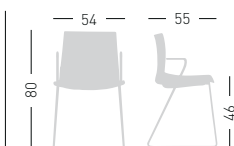

NA not assembled / non assemblato

Frame Finishing & Codes / Finiture Telai e Codici

cod. 366. __-__ /IESTS chromed/cromata
cod. 366. __-__ /IESTSB white painted/verniciato bianco
cod. 366. __-__ /IKSTS chromed/cromata
cod. 366. __-__ /IKSTSB white painted/verniciato bianco
cod. 366. __-__ /IBSTS chromed/cromata
cod. 366. __-__ /IBSTSB white painted/verniciato bianco
cod. 366. __-__ /IDKSTS chromed/cromata
cod. 366. __-__ /IDKSTSB white painted/verniciato bianco
cod. 366. __-__ /ITCSTS chromed/cromata
cod. 366. __-__ /ITCSTSB white painted/verniciato bianco

Fabric required
Fabbisogno di tessuto
1 pcs: Lin Mtrs 0,7 (h1,40)

Min. order 4pcs
each code
Ordine min 4pz
per codice