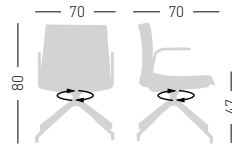

NA not assembled / non assemblato