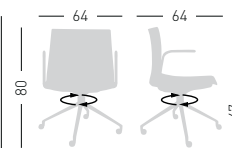

NA not assembled / non assemblato