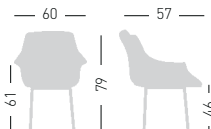

NA not assembled / non assemblato

0,19 m³ - 7 kg.
66x55x63cm
1 pcs [carton]

Frame Finishing & Codes / Finiture Telai e Codici

cod.172.--/IKNA chromed/cromata
cod.172.--/IKNAN black painted/verniciato nero
cod.172.--/IKNAB white painted/verniciato bianco
cod.172.--/IENA chromed/cromata
cod.172.--/IENAN black painted/verniciato nero
cod.172.--/IENAB white painted/verniciato bianco
cod.172.--/IDKNA chromed/cromata
cod.172.--/IDKNAN black painted/verniciato nero
cod.172.--/IDKNAB white painted/verniciato bianco
cod.172/ITCNA chromed/cromata
cod.172/ITCNAN black painted/verniciato nero
cod.172/ITCNAB white painted/verniciato bianco

Fabric required
Fabbisogno di tessuto
1 pcs: Lin Mtrs 1,3 (h1,40)

Min. order 4pcs
each code
Ordine min 4pz
per codice