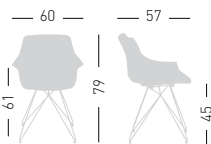

NA not assembled / non assemblato

0,19 m³ - 6 kg.
66x55x63cm
1 pcs [carton]

Frame Finishing & Codes / Finiture Telai e Codici

cod.172.--/IKTC chromed/cromata
cod.172.--/IKTCB white painted/verniciato bianco
cod.172.--/IKTCN black painted/verniciato nero
cod.172.--/IETC chromed/cromata
cod.172.--/IETCB white painted/verniciato bianco
cod.172.--/IETCN black painted/verniciato nero
cod.172.--/IDKTC chromed/cromata
cod.172.--/IDKTCB white painted/verniciato bianco
cod.172.--/IDKTCN black painted/verniciato nero
cod.172/ITCTC chromed/cromata
cod.172/ITCTCB white painted/verniciato bianco
cod.172/ITCTCN black painted/verniciato nero

Fabric required
Fabbisogno di tessuto
1 pcs: Lin Mtrs 1,3 (h1,40)

Min. order 4pcs
each code
Ordine min 4pz
per codice