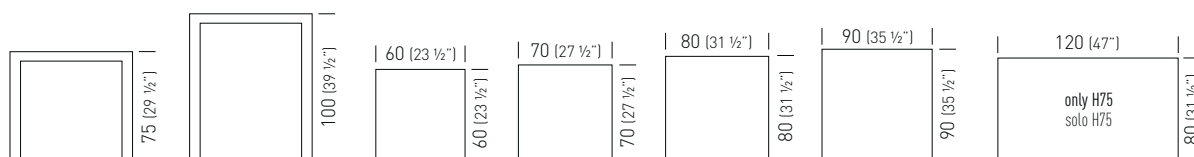

Frame Color / Colore Struttura

Iron Top Color / Colore Piano Iron

60x60	TSIMI430._._/H45		0.28m ³ / 17.0kg / 1pcs
60x60	TSIMI430._._/H75		0.28m ³ / 17.5kg / 1pcs
60x60	TSIMI430._._/H100		0.28m ³ / 18.5kg / 1pcs
70x70	TSIMI432._._/H45		0.28m ³ / 18.0kg / 1pcs
70x70	TSIMI432._._/H75		0.28m ³ / 18.5kg / 1pcs
70x70	TSIMI432._._/H100		0.28m ³ / 19.5kg / 1pcs
80x80	TSIMI434._._/H45		0.40m ³ / 19.0kg / 1pcs
80x80	TSIMI434._._/H75		0.40m ³ / 19.5kg / 1pcs
80x80	TSIMI434._._/H100		0.40m ³ / 20.5kg / 1pcs
120x80	TSIMI436._._/H75		0.40m ³ / 25.0kg / 1pcs

Frame Color / Colore Struttura

Laminated Top Color / Colore Piano Laminato

Special Finishes / Finiture Speciali

Laminated: Special Laminated Surfaces Wood Effect 25 (p. 383) available on demand (min. 20pcs each code).
Special Laminated Surfaces Wood Effect 25 (p.383) disponibile su richiesta (min. 20pcs per codice).
Special Laminated Surfaces Fenix 25 (p. 384) available on demand (min. 20pcs each code).
Special Laminated Surfaces Fenix 25 (p. 384) disponibile su richiesta (min. 20pcs per codice).

60x60	TSIML438._._/H75		0.28m ³ / 16kg / 1pcs
60x60	TSIML438._._/H100		0.28m ³ / 17kg / 1pcs
70x70	TSIML440._._/H75		0.28m ³ / 17kg / 1pcs
70x70	TSIML440._._/H100		0.28m ³ / 18kg / 1pcs
80x80	TSIML442._._/H75		0.40m ³ / 18.5kg / 1pcs
80x80	TSIML442._._/H100		0.40m ³ / 19.5kg / 1pcs
90x90	TSIML444._._/H75		0.40m ³ / 21kg / 1pcs
90x90	TSIML444._._/H100		0.40m ³ / 22kg / 1pcs
120x80	TSIML446._._/H75		0.40m ³ / 23.5kg / 1pcs