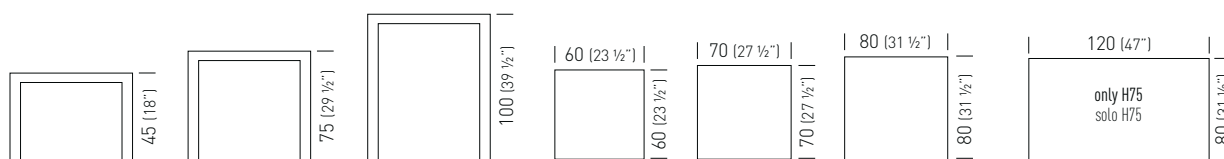

Simply

Studio Eurolinea Design

Stackable table with laminated or Iron top and painted metal frame.

Tavolo impilabile con piano in laminato o Iron e telaio in metallo verniciato.

Only Iron Top
Solo Iron top

Frame Color / Colore Struttura

Iron Top Color / Colore Piano Iron

60x60	TSIMI430._._/H45		0.28m ³ / 17.0kg / 1pcs
60x60	TSIMI430._._/H75		0.28m ³ / 17.5kg / 1pcs
60x60	TSIMI430._._/H100		0.28m ³ / 18.5kg / 1pcs
70x70	TSIMI432._._/H45		0.28m ³ / 18.0kg / 1pcs
70x70	TSIMI432._._/H75		0.28m ³ / 18.5kg / 1pcs
70x70	TSIMI432._._/H100		0.28m ³ / 19.5kg / 1pcs
80x80	TSIMI434._._/H45		0.40m ³ / 19.0kg / 1pcs
80x80	TSIMI434._._/H75		0.40m ³ / 19.5kg / 1pcs
80x80	TSIMI434._._/H100		0.40m ³ / 20.5kg / 1pcs
120x80	TSIMI436._._/H75		0.40m ³ / 25.0kg / 1pcs

Frame Color / Colore Struttura

Laminated Top Color / Colore Piano Laminato

Special Finishes / Finiture Speciali

Laminated: Special Laminated Surfaces Wood Effect 25 (p. 383) available on demand (min. 20pcs each code).
Special Laminated Surfaces Wood Effect 25 (p.383) disponibile su richiesta (min. 20pcs per codice).
Special Laminated Surfaces Fenix 25 (p. 384) available on demand (min. 20pcs each code).
Special Laminated Surfaces Fenix 25 (p. 384) disponibile su richiesta (min. 20pcs per codice).

60x60	TSIML438._._/H75		0.28m ³ / 16kg / 1pcs
60x60	TSIML438._._/H100		0.28m ³ / 17kg / 1pcs
70x70	TSIML440._._/H75		0.28m ³ / 17kg / 1pcs
70x70	TSIML440._._/H100		0.28m ³ / 18kg / 1pcs
80x80	TSIML442._._/H75		0.40m ³ / 18.5kg / 1pcs
80x80	TSIML442._._/H100		0.40m ³ / 19.5kg / 1pcs
90x90	TSIML444._._/H75		0.40m ³ / 21kg / 1pcs
90x90	TSIML444._._/H100		0.40m ³ / 22kg / 1pcs
120x80	TSIML446._._/H75		0.40m ³ / 23.5kg / 1pcs