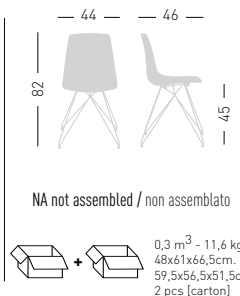

Frame Finishing & Codes / Finiture Telai e Codici

cod.92.--/TC chromed/cromata
cod.92.--/TCB white painted/verniciato bianco
cod.92.--/TCN black painted/verniciato nero