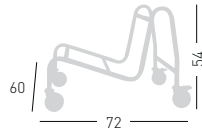

## ALHAMBRA CHAIRS TROLLEY CARRELLO PER SEDIE

Trolley for chairs, chromed metal structure. Carrello porta sedie, struttura in metallo cromato.

0,3 m<sup>3</sup> - 10kg  
63x75x58cm.  
1 pcs [carton]

Frame Finishing & Codes / Finiture Telai e Codici