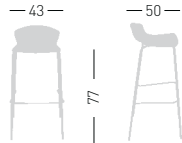

NA not assembled / non assemblato

0,24 m³ - 13,5 kg.
91x59x43cm.
2 pcs [carton]

Frame Finishing & Codes / Finiture Telai e Codici

cod.98.--/IE77NA chromed/cromato
cod.98.--/IE77NAB white/bianco
cod.98.--/IE77NAN black/nero

cod.98.--/IK77NA chromed/cromato
cod.98.--/IK77NAB white/bianco
cod.98.--/IK77NAN black/nero

cod.98.--/IB77NA chromed/cromato
cod.98.--/IB77NAB white/bianco
cod.98.--/IB77NAN black/nero

cod.98./ITC77NA chromed/cromato
cod.98./ITC77NAB white/bianco
cod.98./ITC77NAN black/nero

Fabric required
Fabbisogno di tessuto
1 pcs: Lin Mtrs 0,5 (h1,40)

Min. order 4pcs
each code
Ordine min 4pz
per codice