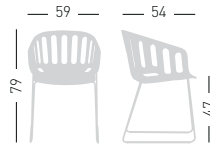

NA not assembled / non assemblato
0,18+0,24 m³ - 22,40 kg.
60x56x51cm.
66x55x63cm.
4 pcs [carton]

Frame Finishing & Codes / Finiture Telai e Codici

cod.268.--/ST chromed/cromata
cod.268.--/STN black painted/verniciato nero