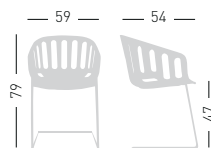

NA not assembled / non assemblato

0,18+0,24 m³ - 22,40 kg.
60x56x51cm.
66x55x63cm.
4 pcs [carton]

Frame Finishing & Codes / Finiture Telai e Codici

cod.268.--/CTL chromed/cromata
cod.268.--/CTLN black painted/verniciato nero