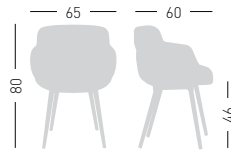

NA not assembled / non assemblato
0,42 m³ - 36,00 kg.
66x55x63cm.
60x56x51cm.
4 pcs [carton]

Frame Finishing & Codes / Finiture Telai e Codici

cod.390.00- ----/IMBL_ white/bianca
cod.390.10- ----/IMBL_ black/nera
cod.390.00- ----/IKBL_ white/bianca
cod.390.10- ----/IKBL_ black/nera
cod.390.00- ----/ISXBL_ white/bianca
cod.390.10- ----/ISXBL_ black/nera
cod.390.00- ----/IDKBL_ white/bianca
cod.390.10- ----/IDKBL_ black/nera

Felt Glides / Tappi in feltro