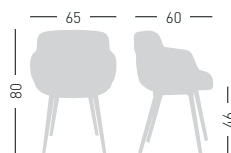

NA not assembled / non assemblato
0,24 m³ - 20 kg.
66x55x63cm.
2 pcs [carton]

Frame Finishing & Codes / Finiture Telai e Codici

cod.390.00- ----/IMBP00 white/bianca
cod.390.10- ----/IMBP10 black/nera
cod.390.00- ----/IKBP00 white/bianca
cod.390.10- ----/IKBP10 black/nera
cod.390.00- ----/ISXBP00 white/bianca
cod.390.10- ----/ISXBP10 black/nera
cod.390.00- ----/IDKBP00 white/bianca
cod.390.10- ----/IDKBP10 black/nera

Min. order 4pcs
each code
Ordine min 4pz
per codice

CHOPPY U

Techno-polymer upholstered chair,
swivel on 4-blade, with glides.
Seduta in tecnopolimero rivestita,
girevole su basamento a 4 razze su
piedini.