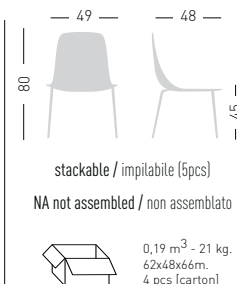

Chromed, black or white painted 4-Legged metal frame, techno-polymer multicolor shell.
Struttura in metallo 4 gambe, cromata, verniciata nera o bianca, scocca in tecnopolimero multicolore.

Frame Finishing & Codes / Finiture Telai e Codici

cod.135.--/NA chromed/cromata
cod.135.--/NAB white painted/verniciato bianco
cod.135.--/NAN black painted/verniciato nero