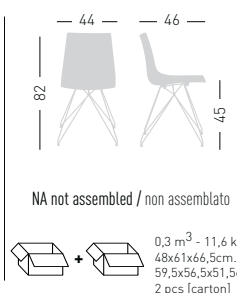

Frame Finishing & Codes / Finiture Telai e Codici

cod.135.--/TC chromed/cromata
cod.135.--/TCB white painted/verniciato bianco
cod.135.--/TCN black painted/verniciato nero