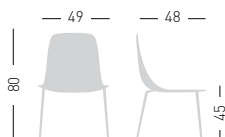

stackable / impilabile (4pcs)
NA not assembled / non assemblato

0,24 m³ - 22 kg.
55x65,5x63cm.
4 pcs [carton]

Frame Finishing & Codes / Finiture Telai e Codici

cod.135.--/TPB white painted/verniciato bianco