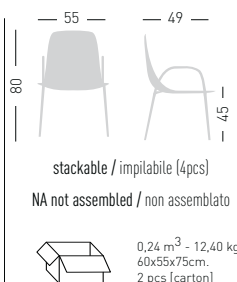

Frame Finishing & Codes / Finiture Telai e Codici

cod.135.--/TB chromed/cromata
cod.135.--/TBB white painted/verniciato bianco