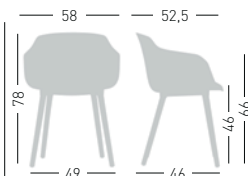

DRESS DAME BP

4 polymer-steel co-injected legs structure, padded and upholstered shell.
Struttura 4 gambe in co-iniezione metallo-polimero, scocca imbottita e rivestita.