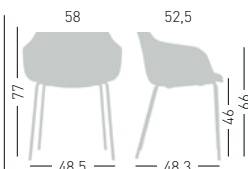

DAME UPHOLSTERED IMBOTTITE

Available coverings / Finiture disponibili
King fabric / Tessuto King **K** (4pcs min.)
Blazer fabric / Tessuto Blazer **B** (4pcs min.)
Superb Trevira Velvet / Velluto Superb Trevira **S** (4pcs min.)
Kvadrat fabrics / Tessuti Kvadrat **DK** (4pcs min.)
Aurea eco-leather / Ecopelle Aurea **E** (4pcs min.)
Leather / Pelle **P** (4pcs min.)
COM fabric / Tessuto Cliente **TC** (10pcs min.)

DRESS DAME NA

Chromed or painted 4-Legged metal frame, padded and upholstered shell.
Struttura in metallo 4 gambe, cromata o verniciata, scocca imbottita e rivestita.