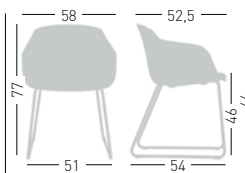

## DRESS DAME ST

Chromed or painted sled steel frame, padded and upholstered shell.

Struttura a slitta, cromata o verniciata, scocca imbottita e rivestita.

NA not assembled / non assemblata

0,84 m<sup>3</sup> - 34 kg.  
62x57x42cm  
+ 66x55x63cm  
4 pcs [carton]