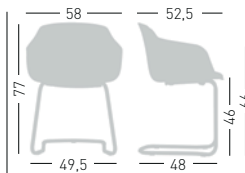

NA not assembled / non assemblata

0,84 m³ - 34 kg.
62x57x42cm
+ 66x55x63cm
4 pcs [carton]

Frame Finishing & Codes / Finiture Telai e Codici

cod. 266.__/IKCTL chromed/cromata
cod. 266.__/IBCTL chromed/cromata
cod. 266.__/ISCTL chromed/cromata
cod. 266.__/IDKCTL chromed/cromata
cod. 266.__/IECTL chromed/cromata
cod. 266.__/IPCTL chromed/cromata
cod. 266./ITCCTL chromed/cromata

cod. 266.__/IKCTLN black painted/verniciato nero
cod. 266.__/IBCTLN black painted/verniciato nero
cod. 266.__/ISCTLN black painted/verniciato nero
cod. 266.__/IDKCTLN black painted/verniciato nero
cod. 266.__/IECTLN black painted/verniciato nero
cod. 266.__/IPCTLN black painted/verniciato nero
cod. 266./ITCCTLN black painted/verniciato nero

Fabric required
Fabbisogno di tessuto
1 pc: Lin Mtrs 1,8 (h1,40)

COM fabric min. order
10pcs each code
Tessuto cliente TC ordine
min. 10pz per codice

Min. order 4pcs
each code
Ordine min 4pz
per codice