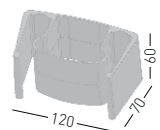

FLAP CONNECTING SYSTEM GANCCIO CONNESSION

Technopolimer linking devices for in-
line disposal, white neutral color.
Agganci n tecnopolimero per disporre le
sedute in linea, colore bianco neutro.