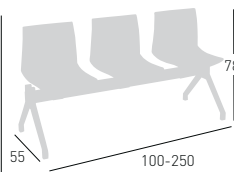

## KANVAS PG

2-3-4-5 seat benches, metal-polymer co-injected legs, techno-polymer shell.  
Panca a 2-3-4-5 posti, gambe co-iniettate in metallo-polimero, scocca in tecnopolimero.

CAM ARREDI

NA not assembled / non assemblato