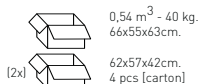

Frame Finishing & Codes / Finiture Telai e Codici

cod.365. __-/IKURB white/bianca
cod.365. __-/IKURN black/nera
cod.365. __-/IKURL polished/lucida
cod.365. __-/IEURB white/bianca
cod.365. __-/IEURN black/nera
cod.365. __-/IEURL polished/lucida
cod.365. __-/IBURB white/bianca
cod.365. __-/IBURN black/nera
cod.365. __-/IBURL polished/lucida
cod.365. __-/IDKURB white/bianca
cod.365. __-/IDKURN black/nera
cod.365. __-/IDKURL polished/lucida
cod.365. __-/ITCURB white/bianca
cod.365. __-/ITCURN black/nera
cod.365. __-/ITCURL polished/lucida

Fabric required
Fabbisogno di tessuto
1 pcs: Lin Mtrs 1,2 (h1,40)

Min. order 4pcs
each code
Ordine min 4pz
per codice