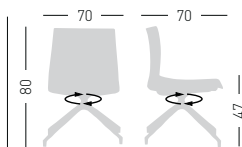

NA not assembled / non assemblato