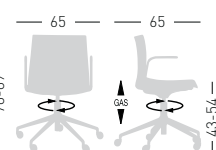

NA not assembled / non assemblato

0,24 m³ - 19 kg.
66x55x63cm.
2 pcs [carton]

Frame Finishing & Codes / Finiture Telai e Codici

cod. 365. __- __/IET5RB polished/pulita
cod. 365. __- __/IKT5RB polished/pulita
cod. 365. __- __/IBT5RB polished/pulita
cod. 365. __- __/IDKT5RB polished/pulita
cod. 365. __/ITCT5RB polished/pulita

Fabric required
Fabbisogno di tessuto
1 pcs: Lin Mtrs 1,2 (h1,40)

COM fabric min. order
10pcs each code
Tessuto cliente TC ordine
min. 10pz per codice
Min. order 4pcs
each code
Ordine min 4pz
per codice