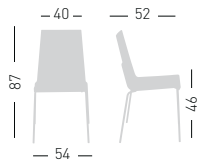

## LILÀ UPHOLSTERED

Chair in regenerated leather and  
chromed metal frame.  
Sedia rivestita in pelle rigenerata e  
telaio in metallo cromato.

A assembled / assemblato

0,35 m<sup>3</sup> - 13 kg.  
60x60x96cm.  
2 pcs [carton]