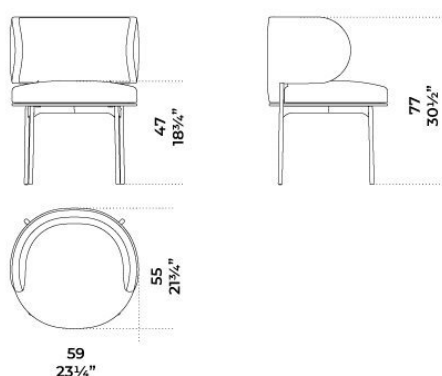

# Akiko

Oscar e Gabriele Buratti, 2021

---

Sedia con struttura interna in legno imbottita con poliuretano espanso indeformabile a densità differenziate e fibra poliestere. Basamento in metallo verniciato color "warm grey". Rivestimento in tessuto o pelle nei colori del campionario. Non sfoderabile.

Chair with inside structure in wood padded with non-deformable polyurethane foam in different density and polyester fibre. Metal base lacquered in the "warm grey" colour. Covered by fabric or leather as per sample. Not removable cover.

Dimensioni / Sizes  
Cm (L x P x H)  
59 x 55 x 77

*Metallo / Metal*

*Warm grey*  
*Warm grey*

*Tessuto Cat.A / Fabric Cat.A*

*Care milk 001*  
*Care milk 001*

*Hope Deep*  
*Ocean 019*  
*Hope Deep*  
*Ocean 019*