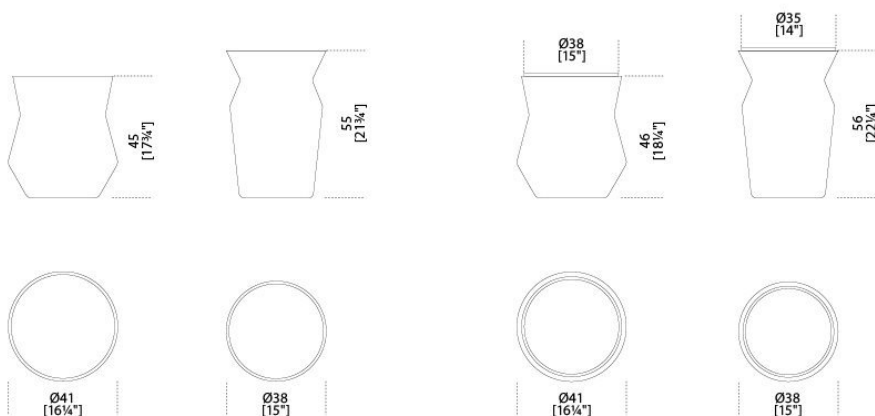

*Coffee table in black open pore stained solid wood. Smoked "Grigio Italia" mirrored top. Also available in "Antique 1" mirror, natural polished Calacatta Vagli Oro or Verde Alpi marble.*

*Dimensioni / Sizes*  
*Piano in vetro*  
*Cm (Ø x H)*  
*S 41 x 45*  
*L 38 x 55*

*Piano in marmo*  
*Cm (Ø x H)*  
*S 41 x 46*  
*L 38 x 56*