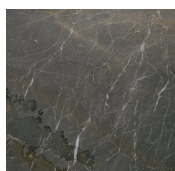

Table with 15mm modular glass top and wooden base covered by 6mm glass, decorated by hand with an exclusive finish antique bronze and lead grey. Also available version with patinated bronze painted glass. Large bevel of 40mm on the two sides. Junction detail between tops in satin brass. "Supermirror" bright stainless steel bottom plate. Available version with wooden base covered by 20mm natural polished Sahara Noir, Stardust Grey or Calacatta Vagli Oro marble and antique bronze, lead or patinated bronze painted glass top in predefined combinations.

### *Metallo / Metal*

*Acciaio inox  
lucido  
Bright stainless  
steel*

*Ottone satinato  
Satin brass*

---

### *Cristallo / Glass*

*Bronzo Antico  
Antique Bronze*

*Piombo  
Lead*

*Bronzo  
patinato  
Patinated  
bronze*

---

### *Marmo / Marble*

*Calacatta Vagli  
Oro  
Calacatta Vagli  
Oro*

*Grigio Stardust  
Stardust Grey*

*Sahara Noir  
Sahara Noir*