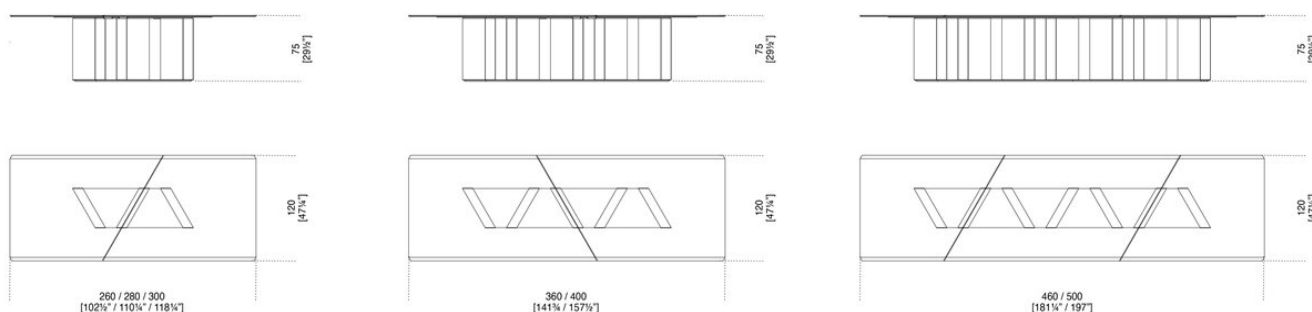

Table with 15mm modular glass top and wooden base covered by 6mm glass, decorated by hand with an exclusive finish antique bronze and lead grey. Also available version with patinated bronze painted glass. Large bevel of 40mm on the two sides. Junction detail between tops in satin brass. "Supermirror" bright stainless steel bottom plate. Available version with wooden base covered by 20mm natural polished Sahara Noir, Stardust Grey or Calacatta Vagli Oro marble and antique bronze, lead or patinated bronze painted glass top in predefined combinations.

Dimensioni / Sizes  
Cm (L x P x H)  
260 x 120 x 74  
280 x 120 x 74  
300 x 120 x 74  
360 x 120 x 74  
400 x 120 x 74  
460 x 120 x 74  
500 x 120 x 74