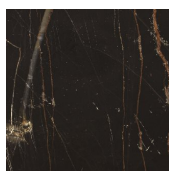

Table with 15mm modular glass top and wooden base covered by 6mm glass, decorated by hand with an exclusive finish antique bronze and lead grey. Also available version with patinated bronze painted glass. Large bevel of 40mm on the two sides. Junction detail between tops in satin brass. "Supermirror" bright stainless steel bottom plate. Available version with wooden base covered by 20mm natural polished Sahara Noir, Stardust Grey or Calacatta Vagli Oro marble and antique bronze, lead or patinated bronze painted glass top in predefined combinations.

### *Metallo / Metal*

*Acciaio inox  
lucido  
Bright stainless  
steel*

*Ottone satinato  
Satin brass*

---

### *Cristallo / Glass*

*Bronzo Antico  
Antique Bronze*

*Piombo  
Lead*

*Bronzo  
patinato  
Patinated  
bronze*

---

### *Marmo / Marble*

*Calacatta Vagli  
Oro  
Calacatta Vagli  
Oro*

*Grigio Stardust  
Stardust Grey*

*Sahara Noir  
Sahara Noir*