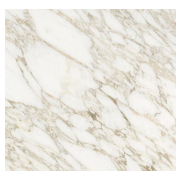

Table with 15mm modular glass top and wooden base covered by 6mm glass, decorated by hand with an exclusive finish antique bronze and lead grey. Also available version with patinated bronze painted glass. Large bevel of 40mm on the two sides. Junction detail between tops in satin brass. "Supermirror" bright stainless steel bottom plate. Available version with wooden base covered by 20mm natural polished Sahara Noir, Stardust Grey or Calacatta Vagli Oro marble and antique bronze, lead or patinated bronze painted glass top in predefined combinations.

### *Metallo / Metal*

*Acciaio inox  
lucido  
Bright stainless  
steel*

*Ottone satinato  
Satin brass*

---

### *Cristallo / Glass*

*Bronzo Antico  
Antique Bronze*

*Piombo  
Lead*

*Bronzo  
patinato  
Patinated  
bronze*

---

### *Marmo / Marble*

*Calacatta Vagli  
Oro  
Calacatta Vagli  
Oro*

*Grigio Stardust  
Stardust Grey*

*Sahara Noir  
Sahara Noir*