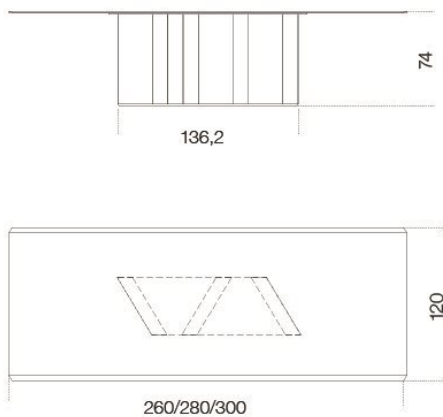

Table with 15mm black painted glass top in the bright or satin version. 40mm bevelled edges on two sides of the top. Wooden base covered with 20mm natural polished Sahara Noir marble and "supermirror" bright stainless steel bottom plate. Also available with 15mm glass top and wooden base covered with 6mm painted glass in the colours black, blue grey or liquorice, in the bright or satin version or painted with the exclusive "Cashmere" brushed finish in the colours gold grey or anthracite.

Dimensioni / Sizes
Cm (L x P x H)
260 x 120 x 74
280 x 120 x 74
300 x 120 x 74

Platium

Finiture / Finishes

Metallo / Metal

*Acciaio inox
lucido
Bright stainless
steel*

Cristallo / Glass

*Liquirizia
brillante
Bright liquorice*