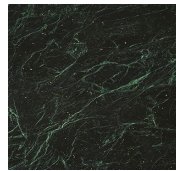

Table with inlaid wooden top in the finish "Ebano Capri". Also available with natural polished Calacatta Vagli Oro marble, Bianco Carrara Gioia or Verde Alpi. Ovalized bases covered by solid milled wood in the finish "Ebano Capri" and black chromed metal details.

### *Metallo / Metal*

*Cromo nero*  
*Black chrome*

---

### *Legno / Wood*

*Ebano Capri*  
*Ebano Capri*

---

### *Marmo / Marble*

*Bianco Carrara*  
*Gioia*  
*Bianco Carrara*  
*Gioia*

*Calacatta Vagli*  
*Oro*  
*Calacatta Vagli*  
*Oro*

*Verde Alpi*  
*Verde Alpi*