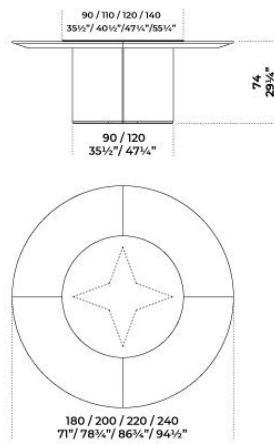


Yol Sect

Oscar e Gabriele Buratti
2020

Yol Sect

Oscar e Gabriele Buratti, 2020

Tavolo con piano in legno o marmo diviso in quattro sezioni e girevole semi incassato in cristallo temperato 10mm con bisello da 35mm. Base in legno rivestita in cristallo 6mm temperato.

Table with wooden or marble top divided into four sections and 10mm semi-recessed rotating tempered glass plate with 35mm bevel. Wooden base covered by 6mm tempered glass.

Dimensioni / Sizes
Cm (Ø x H)
Ø180 x 74h
Ø200 x 74h
Ø220 x 74h
Ø240 x 74h