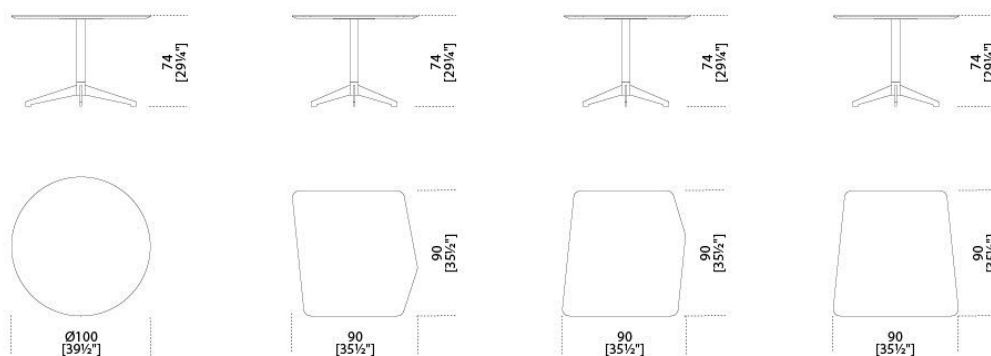

Table with black open pore brushed stained ash top. Also available with tempered hand-decorated Craquelé 8mm glass top. Black hand brushed anodized aluminium base with bright brass plated details.

Dimensioni / Sizes  
<div style="text-align:left;">Cm (Ø x H)

A  
100 x 65  
100 x 74

Cm (W x D x H)  
B - C - D  
90 x 90 x 65  
90 x 90 x 74

Inches (Ø x H)  
A  
39½" x 25¾"  
39½" x 29¼"

Inches (W x D x H)  
B - C - D  
35½" x 35½" x 25¾"  
35½" x 35½" x 29¼"  
</div>