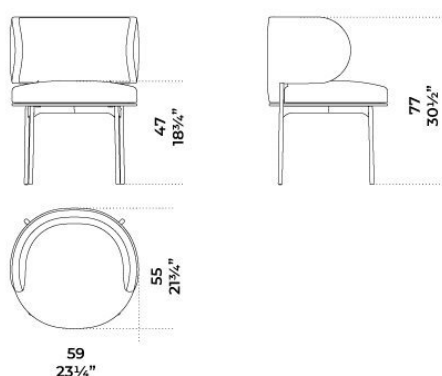

Chair with inside structure in wood padded with non-deformable polyurethane foam in different density and polyester fibre. Metal base lacquered in the "warm grey" colour. Covered by fabric or leather as per sample. Not removable cover.

Dimensioni / Sizes
Cm (L x P x H)
59 x 55 x 77

Metallo / Metal

Warm grey
Warm grey

Tessuto Cat.A / Fabric Cat.A

Care milk 001
Care milk 001

Hope Deep
Ocean 019
Hope Deep
Ocean 019

Hope Djon 008
Hope Djon 008