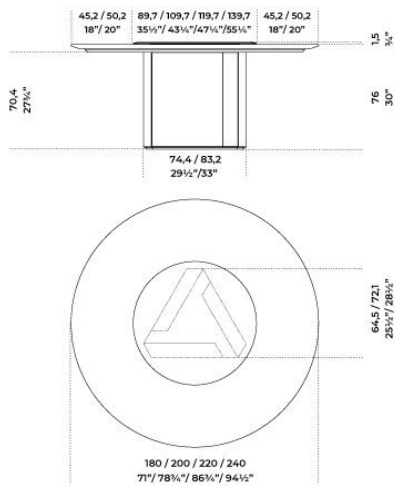

Table with black stained brushed ash top. Semi-recessed rotating plate in 10mm tempered black bright painted glass with 35mm bevel. Wooden base covered with 20mm natural polished Sahara Noir marble base and "Supermirror" bright stainless steel bottom plate.

Dimensioni / Sizes
Cm (Ø x H)
180 x 76
200 x 76
220 x 76
240 x 76

Platium Round

Oscar e Gabriele Buratti, 2018

Metallo / Metal

*Acciaio inox
lucido
Bright stainless
steel*

Legno / Wood

*Nero poro
aperto
Black open pore*