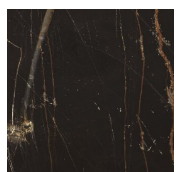

Table with 15mm black painted glass top in the bright or satin version. 40mm bevelled edges on two sides of the top. Wooden base covered with 20mm natural polished Sahara Noir marble and "supermirror" bright stainless steel bottom plate. Also available with 15mm glass top and wooden base covered with 6mm painted glass in the colours black, blue grey or liquorice, in the bright or satin version or painted with the exclusive "Cashmere" brushed finish in the colours gold grey or anthracite.

## *Cristallo / Glass*

*Liquirizia  
brillante  
Bright liquorice*

*Liquirizia  
satinato  
Satin liquorice*

*Blu grigio  
brillante  
Bright blue  
grey*

*Blu grigio  
satinato  
Satin blue grey*

*Nero brillante  
Bright black*

*Nero satinato  
Satin black*

*Cashmere gold  
grey  
Cashmere gold  
grey*

*Cashmere  
anthracite  
Cashmere  
anthracite*

---

## *Marmo / Marble*

*Sahara Noir  
Sahara Noir*

---