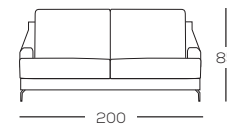

Simon

Gruppo Fox Design

- Struttura in legno massello e derivati leggeri, con imbottitura in poliuretano espanso, il tutto rivestito in vellutino.
- Cuscini schienale in vera piuma canalizzata, garantita Assopiuma, ricoperti in tessuto in puro cotone a tenuta di piuma.
- Cuscini seduta in poliuretano espanso a densità differenziate con strato superficiale in memory foam, rivestiti in vellutino.
- Rivestimenti in tessuto completamente sfoderabili.
- Piedi in fusione di alluminio disponibili nella finitura bronzata.

- Structure in solid wood and light derivatives, with polyurethane foam padding, all covered in velveteen.
- Back cushions in real channeled down, guaranteed by Assopiuma, covered in pure downproof cotton fabric.
- Seat cushions in differentiated density polyurethane foam with surface layer in memory foam, covered in velveteen.
- Completely removable fabric covers.
- Feet in cast aluminum available in a bronzed finish.

SIMCD200