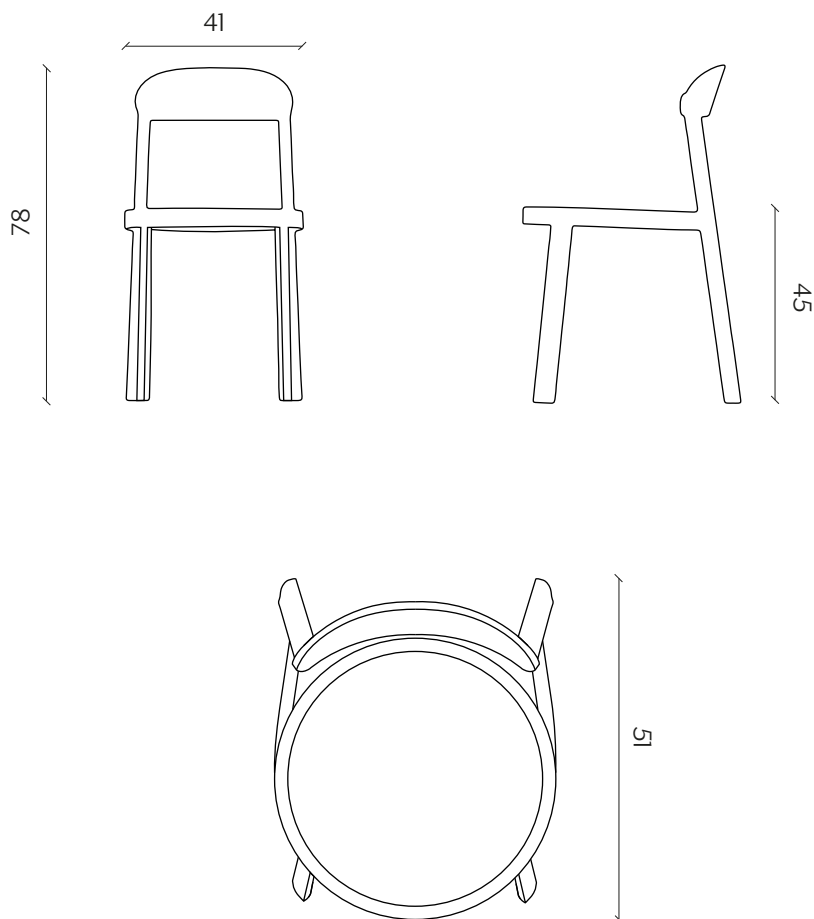

Inspired by 20th-century Austrian chairs, Brulla is a stackable wooden seat. Its defining aesthetic is given by the juxtaposition of curves and straight lines, creating a strong sense of identity and minimalist spirit: the dynamic momentum of the backrest and back legs meets a slightly tilted cane-webbed seat, balanced harmoniously by the front legs. Thus, its retro taste combines with the distinctive profile of the legs, which, together with other discreet details, enrich Brulla with contemporary codes.

## DIMENSIONI | DIMENSIONS

lunghezza | width: 51 cm

larghezza | depth: 41 cm

altezza | height: 78 cm

altezza del sedile | seat height: 45 cm