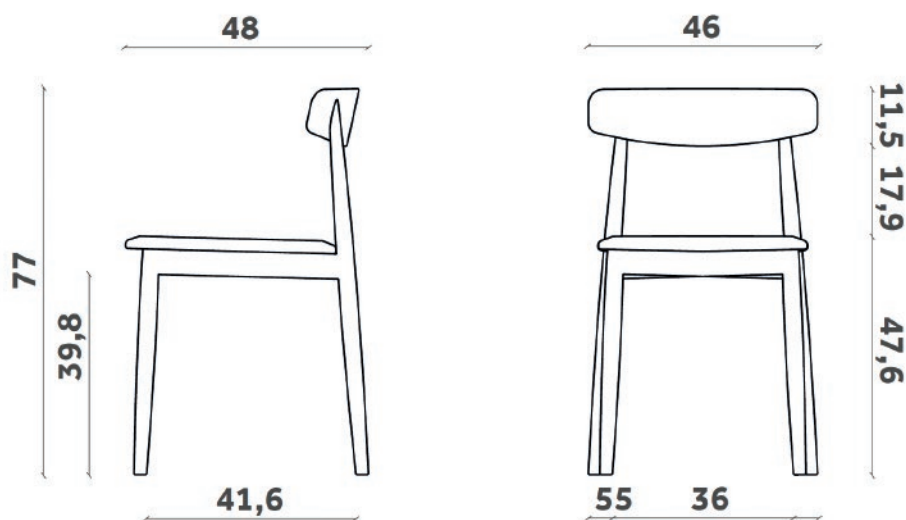

Parisian in character and drawing its inspiration from the traditional bistro chair, Claretta appears as a slender, impeccably groomed seat. The design is simple yet sports essential details, such as the assertive way in which the turned legs join the backrest, which tilts out slightly towards the top to guarantee the utmost comfort. Stackable up to a height of five, it is also available with armrests and in a stool version.

DIMENSIONI | DIMENSIONS

lunghezza | width: 46 cm

larghezza | depth: 48 cm

altezza | height: 77 cm

altezza del sedile | seat height: 47,6 cm

impilabilità | stackability: sì (X4) | yes (X4)

AMBIENTE | ENVIRONMENT