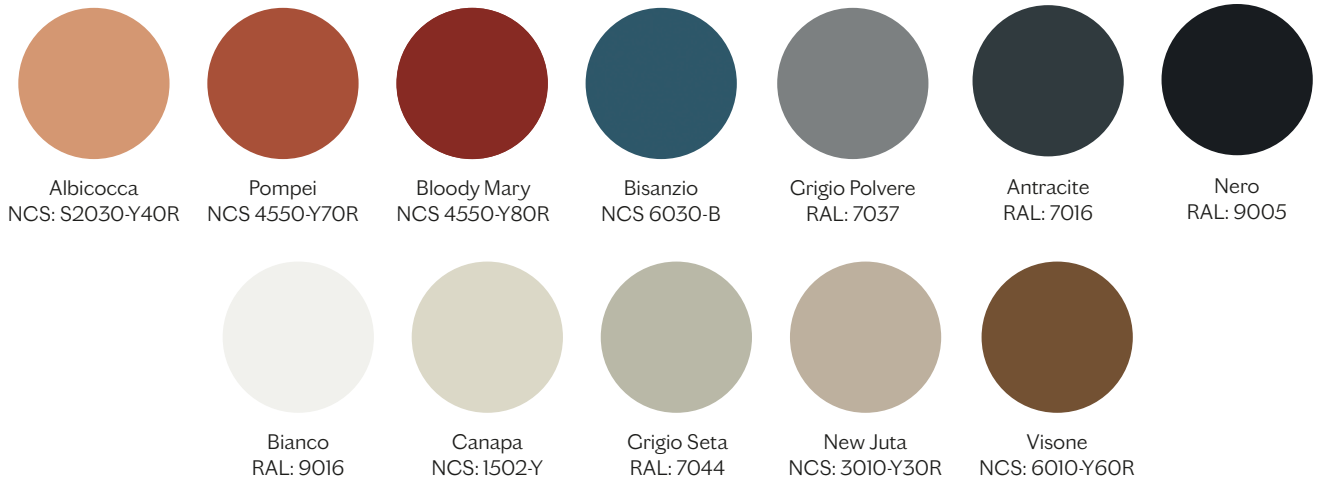

FINITURE | FINISHES

PIANO | TOP

Laccato | Lacquer

Cres Porcellanato | Porcelain Stoneware

Metallo | Metal

Bronzo
Bronze

FINITURE | FINISHES

GAMBE | LEGS

Metallo | Metal

Laccato (12 colori)
Lacquered (12 tones)

Rame
Copper

Bronzo
Bronze