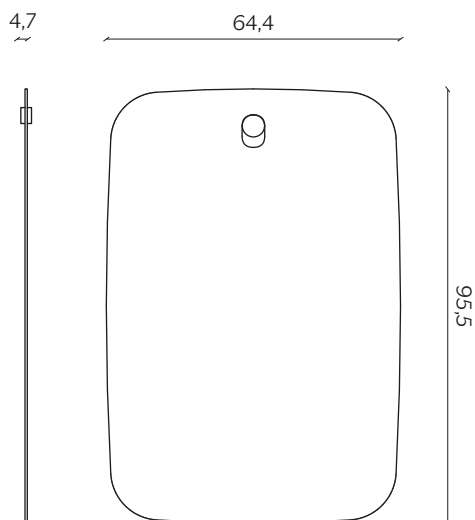

Les brother is a family of rather special mirrors, made up of seven brothers, two large, two intermediate and three small. If the two large ones amplify and expand the space, the small ones add sweetness to the environment whilst the mid-sized ones seek a dialogue between the two functions. They share a small beauty spot on the upper part, a detail in wood that also acts as the wall mount.

DIMENSIONI | DIMENSIONS

lunghezza | width: 90 cm

larghezza | depth: 4,7 cm

altezza | height: 90 cm

lunghezza | width: 64,4 cm

larghezza | depth: 4,7 cm

altezza | height: 95,5 cm

LES BROTHER

DIMENSIONI | DIMENSIONS

lunghezza | width: 42 cm
larghezza | depth: 4,7 cm
altezza | height: 62 cm

lunghezza | width: 42 cm
larghezza | depth: 4,7 cm
altezza | height: 132 cm

lunghezza | width: 65 cm
larghezza | depth: 4,7 cm
altezza | height: 65 cm