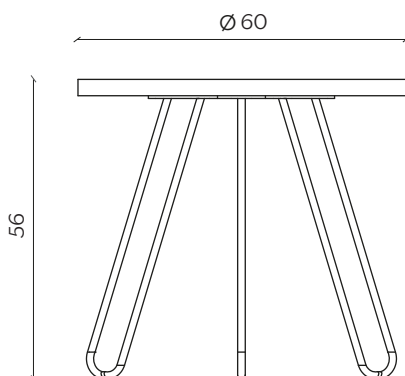

Every Porcino is unique; the top is made from a horizontal slice of wood, which makes every piece unrepeatable in terms of size and grain. This eclectic coffee table can be matched with armchairs, sofas and beds, evoking a forest-like atmosphere.

DIMENSIONI | DIMENSIONS

lunghezza | width: 80 cm
larghezza | depth: 80 cm
altezza | height: 37 cm

lunghezza | width: 60,3 cm
larghezza | depth: 60,3 cm
altezza | height: 56 cm

AMBIENTE | ENVIRONMENT

interno | indoor