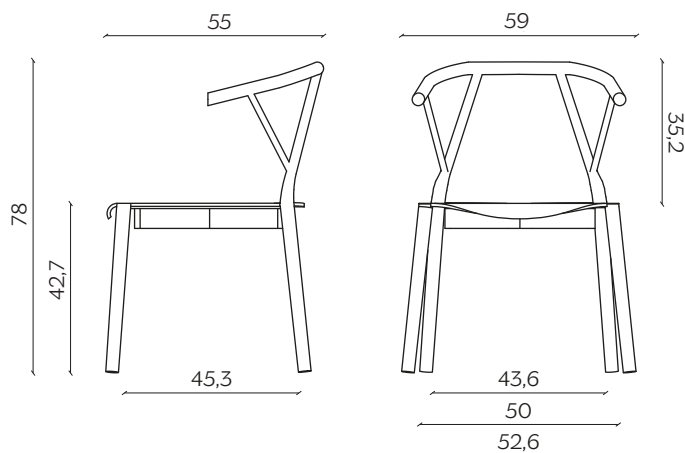

The chair is made in bended wood. It represents the essence of the sitting archetype, due to the used materials and to the form. Doesn't want to impress, just to perform in the better way the primary function: to accommodate. The chair develops the contrast between the essential structure and the wooden seat: the first devoted to the support and the second, to the comfort.

DIMENSIONI | DIMENSIONS

lunghezza | width: 59 cm

larghezza | depth: 55 cm

altezza | height 78 cm

altezza del sedile | seat height: 42,7 cm

AMBIENTE | ENVIRONMENT

interno | indoor

DOWNLOAD | DOWNLOADS