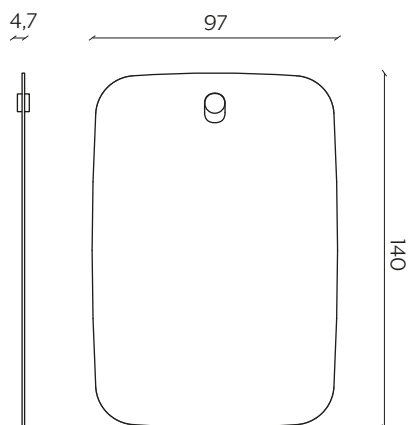

Les brother is a family of rather special mirrors, made up of seven brothers, two large, two intermediate and three small. If the two large ones amplify and expand the space, the small ones add sweetness to the environment whilst the mid-sized ones seek a dialogue between the two functions. They share a small beauty spot on the upper part, a detail in wood that also acts as the wall mount.

DIMENSIONI | DIMENSIONS

lunghezza | width: 150 cm

larghezza | depth: 4,7 cm

altezza | height: 150 cm

lunghezza | width: 97 cm

larghezza | depth: 4,7 cm

altezza | height: 140 cm

AMBIENTE | ENVIRONMENT