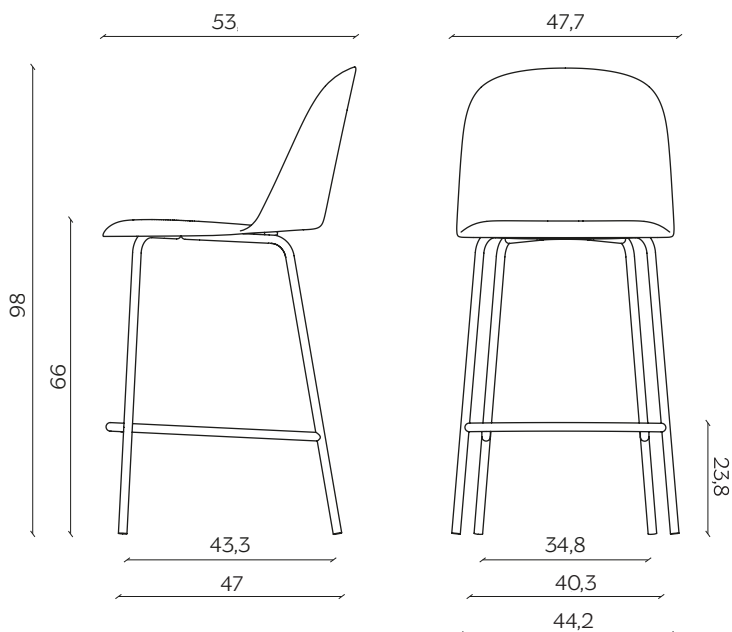

Mariolina is the answer to the need for an eclectic product, made with a contemporary production method and suitable for everyday life.

DIMENSIONI | DIMENSIONS

lunghezza | width: 47,7 cm

larghezza | depth: 53 cm

altezza | height: 98 cm

altezza del sedile | seat height: 66 cm

AMBIENTE | ENVIRONMENT

interno, esterno (solo su base laccata e senza cuscino sedile)
indoor, outdoor (only on lacquered base and without seat cushion)