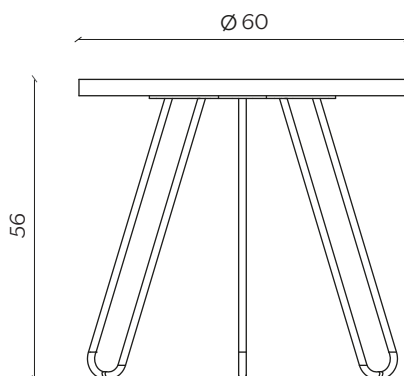

Every Porcino is unique; the top is made from a horizontal slice of wood, which makes every piece unrepeatable in terms of size and grain. This eclectic coffee table can be matched with armchairs, sofas and beds, evoking a forest-like atmosphere.

DIMENSIONI | DIMENSIONS

lunghezza | width: 80 cm
larghezza | depth: 80 cm
altezza | height: 37 cm

lunghezza | width: 60,3 cm
larghezza | depth: 60,3 cm
altezza | height: 56 cm

AMBIENTE | ENVIRONMENT

interno | indoor