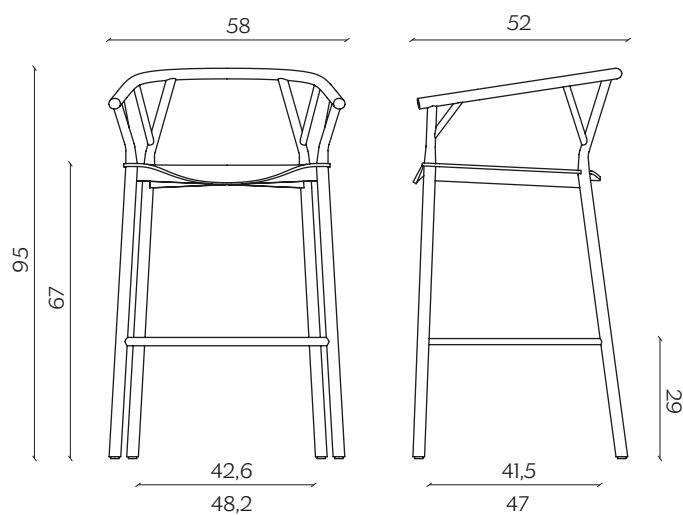

The chair is made in bended wood. It represents the essence of the sitting archetype, due to the used materials and to the form. Doesn't want to impress, just to perform in the better way the primary function: to accommodate. The chair develops the contrast between the essential structure and the wooden seat: the first devoted to the support and the second, to the comfort.

DIMENSIONI | DIMENSIONS

lunghezza | width: 58 cm

larghezza | depth: 52 cm

altezza | height: 95 cm

altezza del sedile | seat height: 67 cm

lunghezza | width: 58 cm

larghezza | depth: 52 cm

altezza | height: 105 cm

altezza del sedile | seat height: 77 cm

AMBIENTE | ENVIRONMENT

interno | indoor

DOWNLOAD | DOWNLOADS

la guida Cura e Manutenzione è disponibile su miniforms.com
Care and Maintenance guide is available at miniforms.com