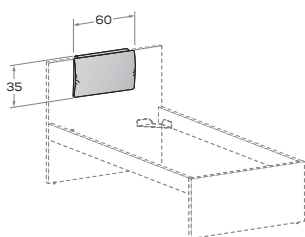

Sfoderabile.
Removable cover.