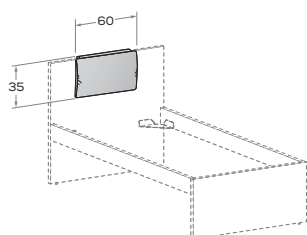

Sfoderabile.
Removable cover.