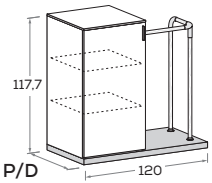

misure H.V. cm
dimensions H.O. cm

51,9/70,2/88,5 cm

Accessori

Accessories

Cestino BOX

Tidy BOX

In feltro naturale grigio chiaro
Light grey natural felt

Borsa portaoggetti

Revolving mirror H 40,6 cm

Specchio orientabile H. 140,6 cm

Revolving mirror H 140,6 cm

Composizioni

Composition

Composizioni

Composition

Panca LOOP con anta

LOOP bench with door

Panca LOOP con anta L 45 cm

LOOP bench with 45cm-wide door

misure P cm
dimensions D cm

48,2/61 cm

Panca LOOP con anta L 60 cm

LOOP bench with 60cm-wide door

misure P cm
dimensions D cm

48,2/61 cm