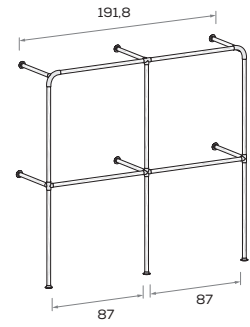

misure H.V. cm
dimensions H.O. cm

51,9/70,2/88,5 cm

Accessori

Accessories

Cestino BOX

Tidy BOX

In feltro naturale grigio chiaro
Light grey natural felt

Borsa portaoggetti

Revolving mirror H 40,6 cm

Specchio orientabile H. 140,6 cm

Revolving mirror H 140,6 cm

Composizioni

Composition

Composizioni

Composition

Panca LOOP con anta

LOOP bench with door

Panca LOOP con anta L 45 cm

LOOP bench with 45cm-wide door

misure P cm
dimensions D cm

48,2/61 cm

Panca LOOP con anta L 60 cm

LOOP bench with 60cm-wide door

misure P cm
dimensions D cm

48,2/61 cm