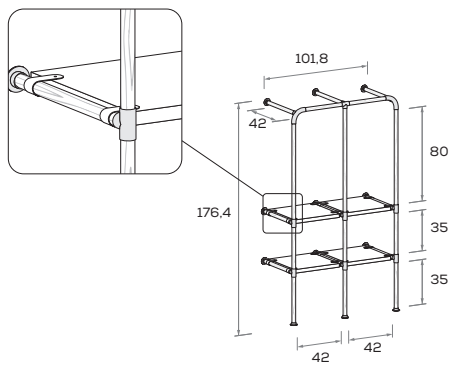

Multi-pocket organizer

In feltro naturale grigio chiaro
Light grey natural felt

Gancio appendiabito

Coat hook

In metallo.
Metal.

Staffa porta-TV orientabile

Tilt and turn TV mounting bracket

Specchio orientabile H. 40,6 cm

Revolving mirror H 40,6 cm

Specchio orientabile H. 140,6 cm

Revolving mirror H 140,6 cm

Composizioni

Composition

Composizioni

Composition

Panca LOOP con anta

LOOP bench with door

Panca LOOP con anta L 45 cm

LOOP bench with 45cm-wide door

misure P cm
dimensions D cm

48,2/61 cm

Panca LOOP con anta L 60 cm

LOOP bench with 60cm-wide door

misure P cm
dimensions D cm

48,2/61 cm