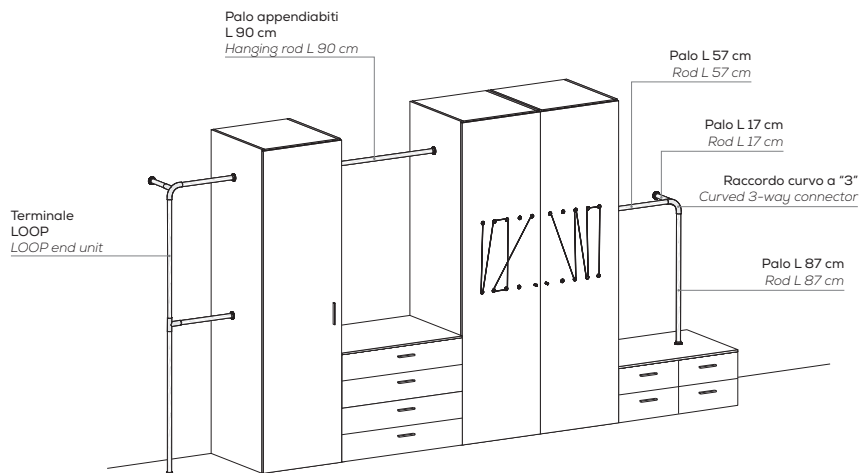

Esempio 2

Example 2