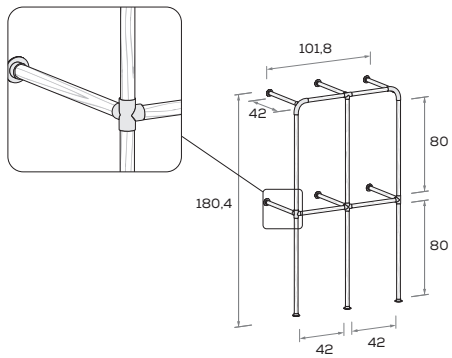

Multi-pocket organizer

In feltro naturale grigio chiaro
Light grey natural felt

Gancio appendiabito

Coat hook

In metallo.
Metal.

Staffa porta-TV orientabile

Tilt and turn TV mounting bracket

Specchio orientabile H. 40,6 cm

Revolving mirror H 40,6 cm

Specchio orientabile H. 140,6 cm

Revolving mirror H 140,6 cm

Composizioni

Composition

Composizioni

Composition

Panca LOOP con anta

LOOP bench with door

Panca LOOP con anta L 45 cm

LOOP bench with 45cm-wide door

misure P cm
dimensions D cm

48,2/61 cm

Panca LOOP con anta L 60 cm

LOOP bench with 60cm-wide door

misure P cm
dimensions D cm

48,2/61 cm