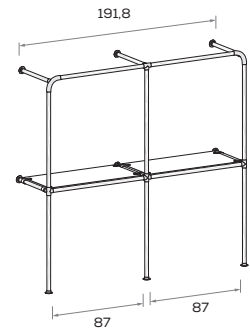

misure H.V. cm
dimensions H.O. cm

51,9/70,2/88,5 cm

Accessori

Accessories

Cestino BOX

Tidy BOX

In feltro naturale grigio chiaro
Light grey natural felt

Borsa portaoggetti

Revolving mirror H 40,6 cm

Specchio orientabile H. 140,6 cm

Revolving mirror H 140,6 cm

Composizioni

Composition

Composizioni

Composition

Panca LOOP con anta

LOOP bench with door

Panca LOOP con anta L 45 cm

LOOP bench with 45cm-wide door

misure P cm
dimensions D cm

48,2/61 cm

Panca LOOP con anta L 60 cm

LOOP bench with 60cm-wide door

misure P cm
dimensions D cm

48,2/61 cm