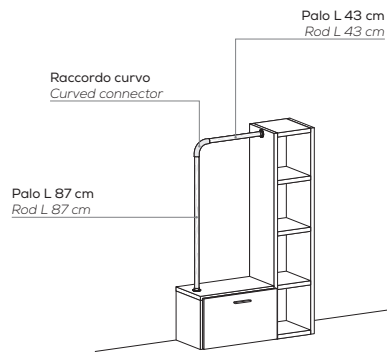

Esempio 1

Example 1