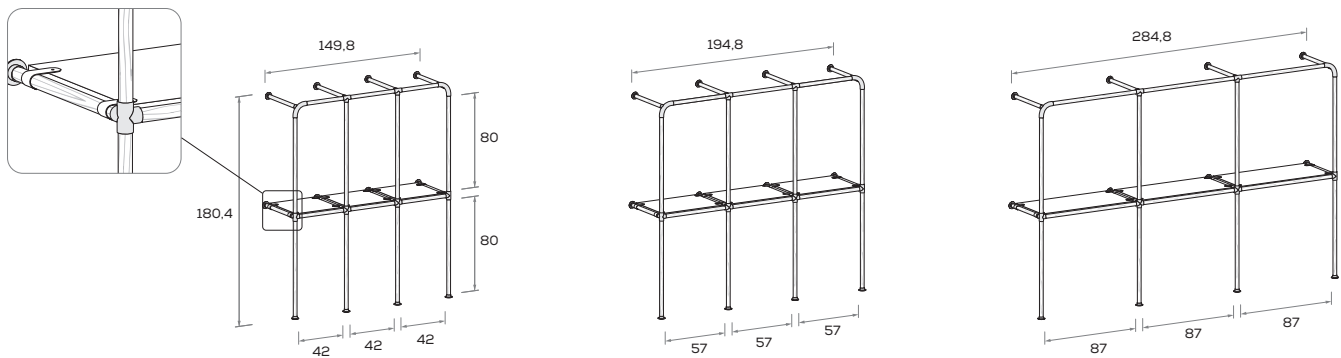

Multi-pocket organizer

In feltro naturale grigio chiaro
Light grey natural felt

Gancio appendiabito

Coat hook

In metallo.
Metal.

Staffa porta-TV orientabile

Tilt and turn TV mounting bracket

Specchio orientabile H. 40,6 cm

Revolving mirror H 40,6 cm

Specchio orientabile H. 140,6 cm

Revolving mirror H 140,6 cm

Composizioni

Composition

Composizioni

Composition

Panca LOOP con anta

LOOP bench with door

Panca LOOP con anta L 45 cm

LOOP bench with 45cm-wide door

misure P cm
dimensions D cm

48,2/61 cm

Panca LOOP con anta L 60 cm

LOOP bench with 60cm-wide door

misure P cm
dimensions D cm

48,2/61 cm