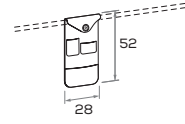

Multitasca portaoggetti

Multi-pocket organizer

In feltro naturale grigio chiaro
Light grey natural felt