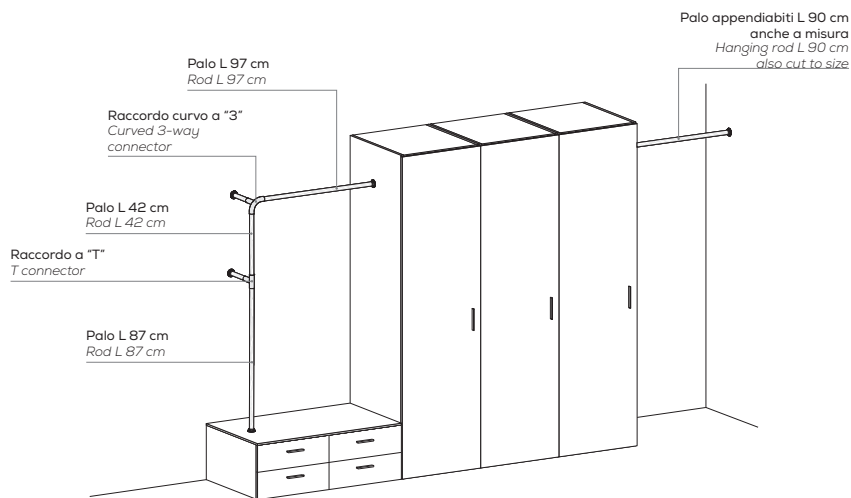

Esempio 3

Example 3