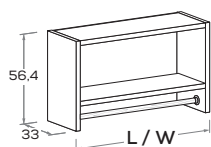

Terminale
End

Curvo a 2 vie
Curved 2-way

Curvo a 3 vie
Curved 3-way

Dritto a 3 vie
Straight 3-way

Dritto a 4 vie
Straight 4-way

Dritto a 5 vie
Straight 5-way

APPENDIABITI LOOP

LOOP HANGING RAILS

In legno Ø 3 cm. Terminali in metallo.
Wood 3 cm Ø. Metal ends.

misure L cm
 dimensions W cm

45/60/90/203 cm

misure L cm per interno armadi e librerie
 dimensions W cm for wardrobe interiors and bookcases

41,4/56,4/86,4 cm

LIBRERIA APPENDIABITI LOOP SOSPESA

WALL-MOUNTED LOOP BOOKCASE WITH HANGING ROD

Struttura sp. 3 cm
3cm-thick structure.

Schiena sp. 1,2 cm
Back panel 1,2 cm thick

misure L cm
 dimensions W cm

51/66/96 cm

MENSOLE POPPY - P 30 CM

POPPY SHELVES - D 30 CM

Sp. 1,8 cm.
1,8 cm thick.

Attrezzabili con appendiabiti LOOP.
Can be fitted with LOOP hanging rods.

misure L cm
dimensions W cm

45/60/90 cm

Portata max. 20 kg
Load capacity 20 kg