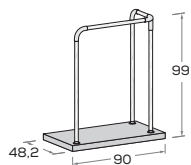

misure H.V. cm
dimensions H.O. cm

51,9/70,2/88,5 cm

Accessori

Accessories

Cestino BOX

Tidy BOX

In feltro naturale grigio chiaro
Light grey natural felt

Borsa portaoggetti

Revolving mirror H 40,6 cm

Specchio orientabile H. 140,6 cm

Revolving mirror H 140,6 cm

Composizioni

Composition

Composizioni

Composition

Panca LOOP con anta

LOOP bench with door

Panca LOOP con anta L 45 cm

LOOP bench with 45cm-wide door

misure P cm
dimensions D cm

48,2/61 cm

Panca LOOP con anta L 60 cm

LOOP bench with 60cm-wide door

misure P cm
dimensions D cm

48,2/61 cm