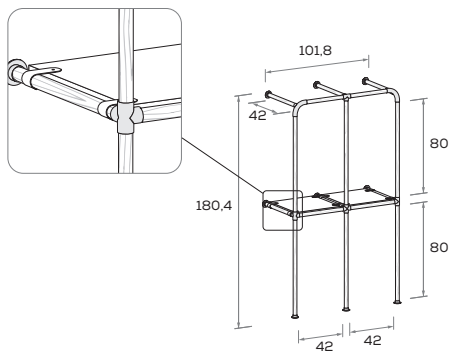

Multi-pocket organizer

In feltro naturale grigio chiaro
Light grey natural felt

Gancio appendiabito

Coat hook

In metallo.
Metal.

Staffa porta-TV orientabile

Tilt and turn TV mounting bracket

Specchio orientabile H. 40,6 cm

Revolving mirror H 40,6 cm

Specchio orientabile H. 140,6 cm

Revolving mirror H 140,6 cm

Composizioni

Composition

Composizioni

Composition

Panca LOOP con anta

LOOP bench with door

Panca LOOP con anta L 45 cm

LOOP bench with 45cm-wide door

misure P cm
dimensions D cm

48,2/61 cm

Panca LOOP con anta L 60 cm

LOOP bench with 60cm-wide door

misure P cm
dimensions D cm

48,2/61 cm