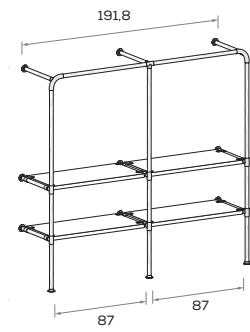

misure H.V. cm
dimensions H.O. cm

51,9/70,2/88,5 cm

Accessori

Accessories

Cestino BOX

Tidy BOX

In feltro naturale grigio chiaro
Light grey natural felt

Borsa portaoggetti

Revolving mirror H 40,6 cm

Specchio orientabile H. 140,6 cm

Revolving mirror H 140,6 cm

Composizioni

Composition

Composizioni

Composition

Panca LOOP con anta

LOOP bench with door

Panca LOOP con anta L 45 cm

LOOP bench with 45cm-wide door

misure P cm
dimensions D cm

48,2/61 cm

Panca LOOP con anta L 60 cm

LOOP bench with 60cm-wide door

misure P cm
dimensions D cm

48,2/61 cm