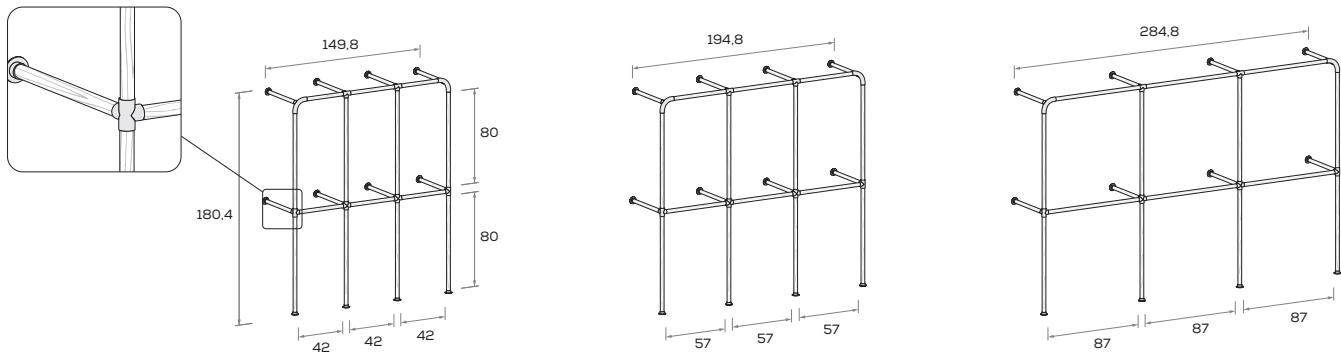

Multi-pocket organizer

In feltro naturale grigio chiaro
Light grey natural felt

Gancio appendiabito

Coat hook

In metallo.
Metal.

Staffa porta-TV orientabile

Tilt and turn TV mounting bracket

Specchio orientabile H. 40,6 cm

Revolving mirror H 40,6 cm

Specchio orientabile H. 140,6 cm

Revolving mirror H 140,6 cm

Composizioni

Composition

Composizioni

Composition

Panca LOOP con anta

LOOP bench with door

Panca LOOP con anta L 45 cm

LOOP bench with 45cm-wide door

misure P cm
dimensions D cm

48,2/61 cm

Panca LOOP con anta L 60 cm

LOOP bench with 60cm-wide door

misure P cm
dimensions D cm

48,2/61 cm