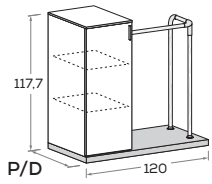

misure H.V. cm
dimensions H.O. cm

51,9/70,2/88,5 cm

Accessori

Accessories

Cestino BOX

Tidy BOX

In feltro naturale grigio chiaro
Light grey natural felt

Borsa portaoggetti

Revolving mirror H 40,6 cm

Specchio orientabile H. 140,6 cm

Revolving mirror H 140,6 cm

Composizioni

Composition

Composizioni

Composition

Panca LOOP con anta

LOOP bench with door

Panca LOOP con anta L 45 cm

LOOP bench with 45cm-wide door

misure P cm
dimensions D cm

48,2/61 cm

Panca LOOP con anta L 60 cm

LOOP bench with 60cm-wide door

misure P cm
dimensions D cm

48,2/61 cm