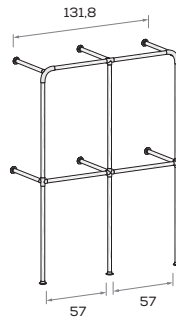

misure H.V. cm
dimensions H.O. cm

51,9/70,2/88,5 cm

Accessori

Accessories

Cestino BOX

Tidy BOX

In feltro naturale grigio chiaro
Light grey natural felt

Borsa portaoggetti

Revolving mirror H 40,6 cm

Specchio orientabile H. 140,6 cm

Revolving mirror H 140,6 cm

Composizioni

Composition

Composizioni

Composition

Panca LOOP con anta

LOOP bench with door

Panca LOOP con anta L 45 cm

LOOP bench with 45cm-wide door

misure P cm
dimensions D cm

48,2/61 cm

Panca LOOP con anta L 60 cm

LOOP bench with 60cm-wide door

misure P cm
dimensions D cm

48,2/61 cm