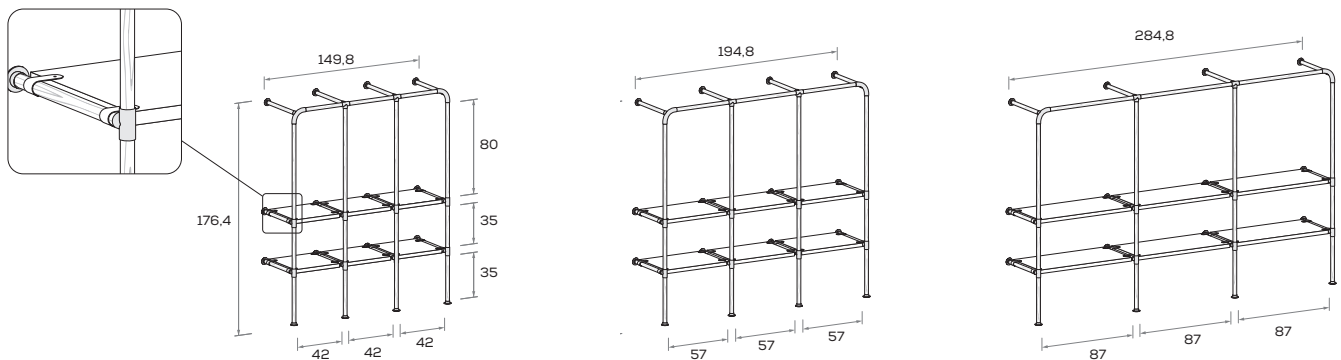

Multi-pocket organizer

In feltro naturale grigio chiaro
Light grey natural felt

Gancio appendiabito

Coat hook

In metallo.
Metal.

Staffa porta-TV orientabile

Tilt and turn TV mounting bracket

Specchio orientabile H. 40,6 cm

Revolving mirror H 40,6 cm

Specchio orientabile H. 140,6 cm

Revolving mirror H 140,6 cm

Composizioni

Composition

Composizioni

Composition

Panca LOOP con anta

LOOP bench with door

Panca LOOP con anta L 45 cm

LOOP bench with 45cm-wide door

misure P cm
dimensions D cm

48,2/61 cm

Panca LOOP con anta L 60 cm

LOOP bench with 60cm-wide door

misure P cm
dimensions D cm

48,2/61 cm