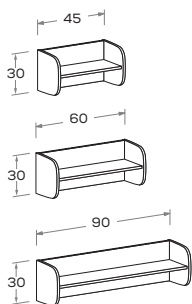

In legno Ø 3 cm. Terminali in metallo.
Wood 3 cm Ø. Metal ends.

misure L cm
 dimensions W cm

45/60/90/203 cm

misure L cm per interno armadi e librerie
 dimensions W cm for wardrobe interiors and bookcases

41,4/56,4/86,4 cm

LIBRERIA APPENDIABITI LOOP SOSPESA

WALL-MOUNTED LOOP BOOKCASE WITH HANGING ROD

Struttura sp. 3 cm
3cm-thick structure.

Schiena sp. 1,2 cm
Back panel 1,2 cm thick

misure L cm
 dimensions W cm

51/66/96 cm

MENSOLE POPPY - P 30 CM

POPPY SHELVES - D 30 CM

Sp. 1,8 cm.
1,8 cm thick.

Attrezzabili con appendiabiti LOOP.
Can be fitted with LOOP hanging rods.

misure L cm
dimensions W cm

45/60/90 cm

Portata max. 20 kg
Load capacity 20 kg

TENDA L 130

CURTAIN W 130

misure H cm
dimensions H cm

240 cm max

RIPIANI SP. 3 CM

SHELVES 3 CM THICK

Comprensivi di staffa reggipiano.
Include shelf bracket.

misure L x P cm
dimensions W x D cm