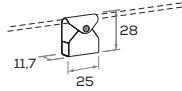

Borsa portaoggetti

Hanging organizer - bag

In feltro naturale grigio chiaro
Light grey natural felt