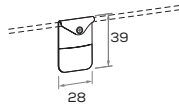

Busta portaoggetti

Hanging organizer - pouch

In feltro naturale grigio chiaro
Light grey natural felt