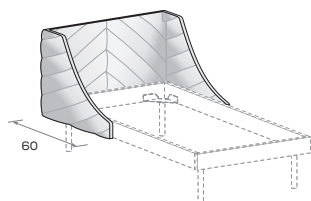

Sfoderabile.
Removable cover.

PER TESTIERA FOR HEADBOARD
88
98
108
128
148

Cuffia REGULAR

REGULAR cover

Solo per giroletti R04, R04-S e R11.
For R04, R04-S and R11 bed surrounds only.