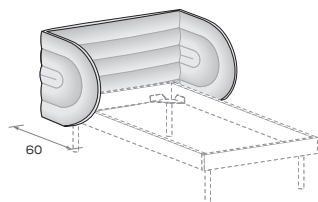

Cuffia CHUBBY

CHUBBY cover

Solo per giroletti R04, R04-S e R11.
For R04, R04-S and R11 bed surrounds only.

Sfoderabile.
Removable cover.

PER TESTIERA FOR HEADBOARD
88
98
108
128
148

Cuffia CLUB

CLUB cover

Solo per giroletti R04, R04-S e R11.
For R04, R04-S and R11 bed surrounds only.