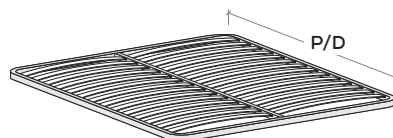

Mattress base with 4,1x3,9 cm steel frame with rounded corners and non-toxic powder coating.

Doghe a listelli in multistrato di faggio da 6,8x0,8 cm in classe E1.

Laminated beech slats measuring 6,8x0,8 cm, E1 rating.

Portadoghe rigido in plastica.

Rigid plastic slat holder.

L/W	P/D
120	190
	200

L/W	P/D
160	190
	200

Rete matrimoniale intera.

One-piece mattress base.

Materasso ortopedico

Orthopaedic mattress