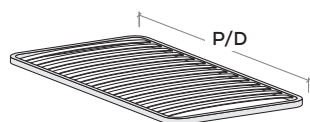

The information given in this technical sheet are indicative. Any discrepancies with the price list currently in force cannot be cause for complaint.

Rete a doghe

Slatted mattress base

Rete con profilo in acciaio 4,1x3,9 cm arrotondato, verniciato a polveri atossiche.

Mattress base with 4,1x3,9 cm steel frame with rounded corners and non-toxic powder coating.

Doghe a listelli in multistrato di faggio da 6,8x0,8 cm in classe E1.

Laminated beech slats measuring 6,8x0,8 cm, E1 rating.

Portadoghe rigido in plastica.

Rigid plastic slat holder.

L/W	P/D
120	190
	200

L/W	P/D
160	190
	200

Rete matrimoniale intera.

One-piece mattress base.

Materasso ortopedico

Orthopaedic mattress