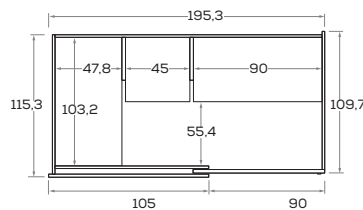

Folding front opening
(For 195,3 cm-wide closet)

LARGHEZZE E PROFONDITÀ

WIDTHS AND DEPTHS

CABINOTTO CABÌ INTERNO A SPALLA

CABÌ WALK-IN CLOSET WITH LOAD-BEARING SIDE INTERIOR

Cabine apertura frontale battente/pieghevole

Walk-in closets with hinged/folding front opening

Cabine apertura laterale battente

Walk-in closets with hinged side opening

Cabine apertura frontale scorrevole

Walk-in closets with sliding front opening

CABINOTTO CABÌ INTERNO PALÙ

CABÌ WALK-IN CLOSET PALÙ INTERIOR

Cabine apertura frontale battente/pieghevole

Walk-in closets with hinged/folding front opening

Cabine apertura laterale battente

Walk-in closets with hinged side opening

Cabine apertura frontale scorrevole