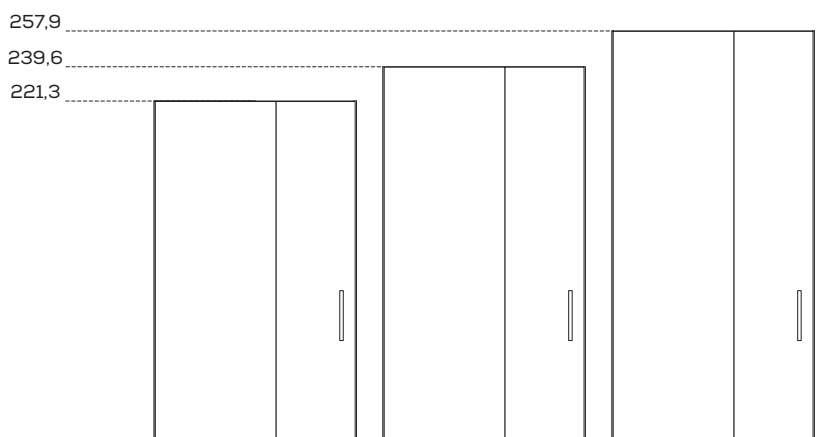

CABINOTTO CABÌ INTERNO A SPALLA

CABÌ WALK-IN CLOSET WITH LOAD-BEARING SIDE INTERIOR

CABINOTTO CABÌ INTERNO PALÙ

CABÌ WALK-IN CLOSET PALÙ INTERIOR

ALTEZZE

HEIGHTS

TIPOLOGIE DI APERTURA

OPENING SYSTEMS

Apertura frontale battente
(Per cabina L 135,3-165,3 cm)

Hinged front opening
(For 135,3-165,3 cm-wide closet)

Apertura laterale battente
(Per cabina L 135,3-165,3 cm)

Hinged side opening
(For 135,3-165,3 cm-wide closet)

Apertura frontale scorrevole
(Per cabina L 135,3-165,3-195,3 cm)
con chiusura Softspace

Sliding front opening
(For 135,3-165,3-195,3 cm-wide
closet) with Softspace closing system

Apertura frontale pieghevole
(Per cabina L 195,3 cm)