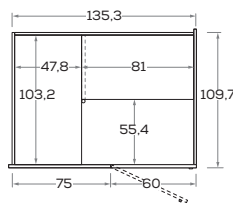

CABINOTTO CABÌ INTERNO PALÙ

CABÌ WALK-IN CLOSET PALÙ INTERIOR

Cabine apertura frontale battente/pieghevole

Walk-in closets with hinged/folding front opening