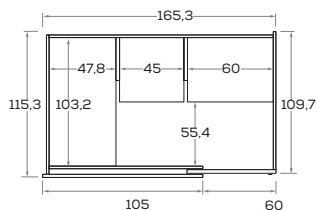

Folding front opening
(For 195,3 cm-wide closet)

LARGHEZZE E PROFONDITÀ

WIDTHS AND DEPTHS

CABINOTTO CABÌ INTERNO A SPALLA

CABÌ WALK-IN CLOSET WITH LOAD-BEARING SIDE INTERIOR

Cabine apertura frontale battente/pieghevole

Walk-in closets with hinged/folding front opening

Cabine apertura laterale battente

Walk-in closets with hinged side opening

Cabine apertura frontale scorrevole

Walk-in closets with sliding front opening

CABINOTTO CABÌ INTERNO PALÙ

CABÌ WALK-IN CLOSET PALÙ INTERIOR

Cabine apertura frontale battente/pieghevole

Walk-in closets with hinged/folding front opening

Cabine apertura laterale battente

Walk-in closets with hinged side opening

Cabine apertura frontale scorrevole