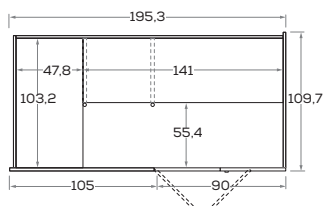

CABINOTTO CABÌ INTERNO PALÙ

CABÌ WALK-IN CLOSET PALÙ INTERIOR

Cabine apertura frontale battente/pieghevole

Walk-in closets with hinged/folding front opening