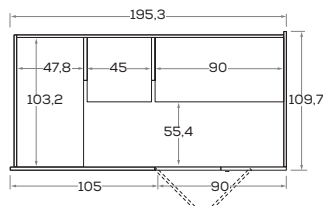

LARGHEZZE E PROFONDITÀ

WIDTHS AND DEPTHS

CABINOTTO CABÌ INTERNO A SPALLA

CABÌ WALK-IN CLOSET WITH LOAD-BEARING SIDE INTERIOR

Cabine apertura frontale battente/pieghevole

Walk-in closets with hinged/folding front opening