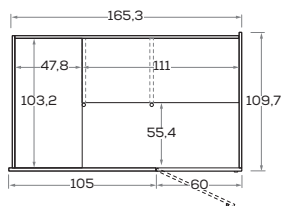

CABINOTTO CABÌ INTERNO PALÙ

CABÌ WALK-IN CLOSET PALÙ INTERIOR

Cabine apertura frontale battente/pieghevole

Walk-in closets with hinged/folding front opening