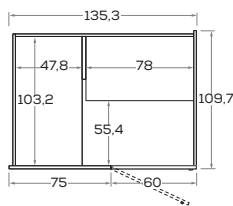

LARGHEZZE E PROFONDITÀ

WIDTHS AND DEPTHS

CABINOTTO CABÌ INTERNO A SPALLA

CABÌ WALK-IN CLOSET WITH LOAD-BEARING SIDE INTERIOR

Cabine apertura frontale battente/pieghevole

Walk-in closets with hinged/folding front opening