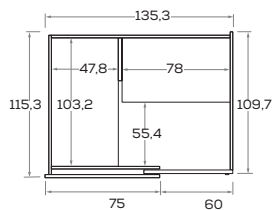

Folding front opening
(For 195,3 cm-wide closet)

LARGHEZZE E PROFONDITÀ

WIDTHS AND DEPTHS

CABINOTTO CABÌ INTERNO A SPALLA

CABÌ WALK-IN CLOSET WITH LOAD-BEARING SIDE INTERIOR

Cabine apertura frontale battente/pieghevole

Walk-in closets with hinged/folding front opening

Cabine apertura laterale battente

Walk-in closets with hinged side opening

Cabine apertura frontale scorrevole

Walk-in closets with sliding front opening

CABINOTTO CABÌ INTERNO PALÙ

CABÌ WALK-IN CLOSET PALÙ INTERIOR

Cabine apertura frontale battente/pieghevole

Walk-in closets with hinged/folding front opening

Cabine apertura laterale battente

Walk-in closets with hinged side opening

Cabine apertura frontale scorrevole