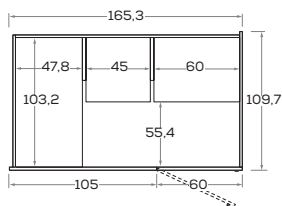

LARGHEZZE E PROFONDITÀ

WIDTHS AND DEPTHS

CABINOTTO CABÌ INTERNO A SPALLA

CABÌ WALK-IN CLOSET WITH LOAD-BEARING SIDE INTERIOR

Cabine apertura frontale battente/pieghevole

Walk-in closets with hinged/folding front opening