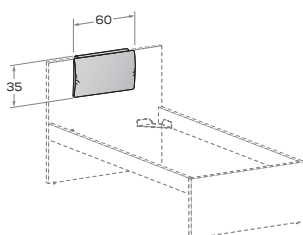

Sfoderabile.
Removable cover.