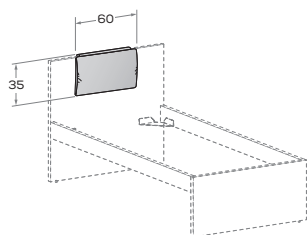

Sfoderabile.
Removable cover.