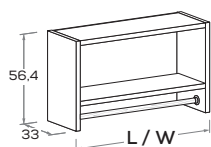

misure L cm
 dimensions W cm

51/66/96 cm