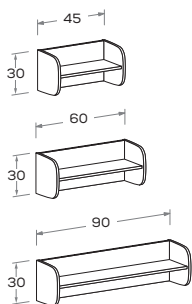

#### LOOP HANGING RAILS

In legno Ø 3 cm. Terminali in metallo.  
Wood 3 cm Ø. Metal ends.

misure L cm  
 dimensions W cm

45/60/90/203 cm

misure L cm per interno armadi e librerie  
 dimensions W cm for wardrobe interiors and bookcases

#### WALL-MOUNTED LOOP BOOKCASE WITH HANGING ROD

Struttura sp. 3 cm  
3cm-thick structure.

Schiena sp. 1,2 cm  
Back panel 1,2 cm thick

misure L cm  
 dimensions W cm

51/66/96 cm

### MENSOLE POPPY - P 30 CM

POPPY SHELVES - D 30 CM

Sp. 1,8 cm.  
1,8 cm thick.

Attrezzabili con appendiabiti LOOP.  
Can be fitted with LOOP hanging rods.

misure L cm  
dimensions W cm

45/60/90 cm

Portata max. 20 kg  
Load capacity 20 kg

misure H.V. cm  
dimensions H.O. cm

51,9/70,2/88,5 cm