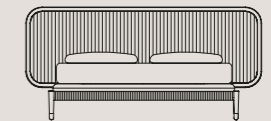

Finiture / Finishes

Testiera e piano materasso*
Tessuto, Pelle, Pelle Sintetica

Headboard and upholstered bed frame*
Fabric, Leather, Synthetic Leather

Giroletto e cornice testiera
Laccato opaco, Laccato lucido

Bed frame and headboard Frame
Matt lacquered, High gloss lacquered

Piedi
Realizzati nella stessa finitura della cornice testiera.
Il puntale è sempre in Ottone opaco

Legs
Legs and frame in the same finish as the edging of the headboard. The feet are always in frosted Brass

* Per limitazioni consultare il listino /
* For limitations please see our pricelist