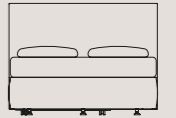

Bed with trundle

mattress size		headboard H 37.40"		platform bed H 12.60"	
W 35.00"	D 75.00"	W 37.79"	D 80.71"	W 36.61"	D 77.16"
W 35.00"	D 80.00"	W 37.79"	D 84.64"	W 36.61"	D 81.10"
W 47.00"	D 75.00"	W 49.61"	D 80.71"	W 48.42"	D 77.16"
W 47.00"	D 80.00"	W 49.61"	D 84.64"	W 48.42"	D 81.10"