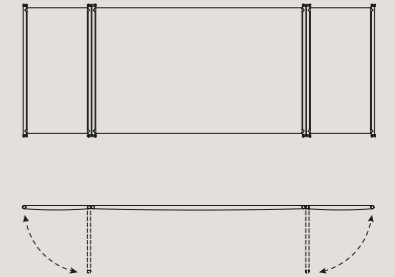

Boiserie Bricola / Bricola Wall Panels by Raffaella Mangiarotti

Boiserie Bassa, Sp. 6 cm

Per materasso L 153 e L 160 cm
L totale 325, H 123 cm
Pannello Centrale: L 198 cm
Ala laterale singola: L 63 cm

Per materasso L 180 e L 193 cm
L totale 358, H 123 cm
Pannello Centrale: L 231 cm
Ala laterale singola: L 63 cm

Short Wall Panels, Th. 2.36"

For mattress W 60.00", 63.00"
Total W 127.95", H 48.42"
Central panel: W 77.95"
single side wing: W 24.80"

For mattress W 72.00", 76.00"
Total W 140.94", H 48.42"
Central panel: W 90.94"
single side wing: W 24.80"