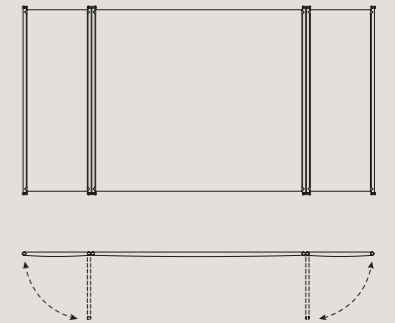

Short Wall Panels, Th. 2.36"

For mattress W 60.00", 63.00"
Total W 127.95", H 48.42"
Central panel: W 77.95"
single side wing: W 24.80"

For mattress W 72.00", 76.00"
Total W 140.94", H 48.42"
Central panel: W 90.94"
single side wing: W 24.80"

Boiserie Alta, Sp. 6 cm

Per materasso L 153 e L 160 cm
L totale 325, H 175 cm
Pannello Centrale: L 198 cm
Ala laterale singola: L 63 cm

Per materasso L 180 e L 193 cm
L totale 358, H 175 cm
Pannello Centrale: L 231 cm
Ala laterale singola: L 63 cm

Tall Wall Panels, Th. 2.36"

For mattress W 60.00", 63.00"
Total W 127.95", H 68.90"
Central panel: W 77.95"
single side wing: W 24.80"

For mattress W 72.00", 76.00"
Total W 140.94", H 68.90"
Central panel: W 90.94"
single side wing: W 24.80"